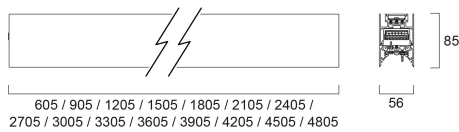

# CONTINUUM PLUS 3.0 940 CO UGR D DALI B

Item No: 2064808

Concord

CONTINUUM PLUS 3.0 940 CO UGR D DALI B is a linear luminaire with trimless body for surface, suspended or recessed mounting, various mounting accessories, direct light distribution, compact and minimalist design, ideal for offices, meeting rooms, corridors, education facilities, museums and libraries, black (RAL9005) finishing, extruded aluminium body, 3005x56x85mm dimensions, prismatic diffuser combined with lenses, 4000K (neutral white) colour temperature, total system power: 53W, total fixture output: 7950lm, luminaire efficacy: 150lm/W, colour rendering: Ra >90, LED Chromacity: 3 step MacAdam ellipse, lifespan: 89,000 hours L80B50, operating voltage: 220-240V / 50-60Hz, drive current: 1250mA, electronic driver, DALI dimmable, Class I electrical protection, IP20, IK03, suitable for internal environment only. The product is delivered without diffuser, end cap, suspension or power supply kit, the accessories eg rolled diffuser (2064607) to be ordered separately.

### Dimensions (mm)

## Physical data

Housing colour	RAL 9005 - Jet black
IP rating	IP20
IK rating	IK03
Diffuser finish	Transparent
Diffuser material	PC Polycarbonate
Reflector finish	Not Applicable
Nominal Product Length (mm)	3005
Nominal Product Width (mm)	56
Nominal Product Height (mm)	85
Weight (kg)	8.0

## Packaging

Product EAN number	5025768648085
Packaging single length / height (cm)	311.0
Packaging single width (cm)	11.7
Packaging single depth (cm)	14.7
DUN14 (inner)	05025768648085
Units per outer package	1
Packaging outer length / height (cm)	311.0
Packaging outer width (cm)	11.7
Packaging outer depth (cm)	14.7