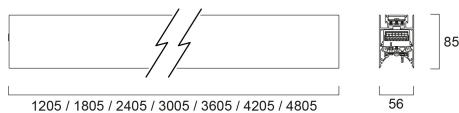

CONTINUUM PLUS 3.0 940 CO OPAL DI DALI EM W

Item No: 2064819

Concord

CONTINUUM PLUS 3.0 940 CO OPAL DI DALI EM W is a linear luminaire with trimless body for suspended mounting, various mounting accessories, direct/indirect light distribution (60/40 ratio), compact and minimalist design, ideal for offices, meeting rooms, corridors, education facilities, museums and libraries, white (RAL9016) finishing, extruded aluminium body, 3005x56x85mm dimensions, opal diffuser, 4000K (neutral white) colour temperature, total system power: 93W, total fixture output: 12750lm, luminaire efficacy: 137lm/W, colour rendering: Ra >90, LED Chromacity: 3 step MacAdam ellipse, lifespan: 89,000 hours L80B50, operating voltage: 220-240V / 50-60Hz, drive current: 2125mA, electronic driver, DALI dimmable, 3-hours LiFePO4 integrated DALI Self Test emergency, direct/indirect independently addressable, Class I electrical protection, IP20, IK03, suitable for internal environment only. The product is delivered without diffuser, end cap, suspension or power supply kit, the accessories eg rolled diffuser (2064605) to be ordered separately.

Technical Assets

Dimensions (mm)

Photometrics

Distance [m]	Cone diameter [m]	Beam diameter [m]	Illuminance [lx]
0.5	1.23	1.31	11032
			E101° 92.8° 130°
			E100° 92.8° 127°
1.0	2.45	2.62	2766
			E101° 92.8° 328
			E100° 92.8° 309
1.5	3.68	3.92	1226
			E101° 92.8° 186
			E100° 92.8° 177
2.0	4.90	5.23	690
			E101° 92.8° 87
			E100° 92.8° 77
2.5	6.13	6.54	441
			E101° 92.8° 56
			E100° 92.8° 49
3.0	7.36	7.85	308
			E101° 92.8° 39
			E100° 92.8° 34

Packaging

Product EAN number	5025768648191
Packaging single length / height (cm)	311.0
Packaging single width (cm)	11.7
Packaging single depth (cm)	14.7
DUN14 (inner)	05025768648191
Units per outer package	1
Packaging outer length / height (cm)	311.0
Packaging outer width (cm)	11.7
Packaging outer depth (cm)	14.7