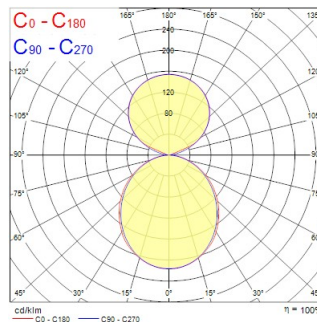

CONTINUUM PLUS 3.0 940 CO OPAL DI DALI EM W

Item No: 2064819

Concord

CONTINUUM PLUS 3.0 940 CO OPAL DI DALI EM W is a linear luminaire with trimless body for suspended mounting, various mounting accessories, direct/indirect light distribution (60/40 ratio), compact and minimalist design, ideal for offices, meeting rooms, corridors, education facilities, museums and libraries, white (RAL9016) finishing, extruded aluminium body, 3005x56x85mm dimensions, opal diffuser, 4000K (neutral white) colour temperature, total system power: 93W, total fixture output: 12750lm, luminaire efficacy: 137lm/W, colour rendering: Ra >90, LED Chromacity: 3 step MacAdam ellipse, lifespan: 89,000 hours L80B50, operating voltage: 220-240V / 50-60Hz, drive current: 2125mA, electronic driver, DALI dimmable, 3-hours LiFePO4 integrated DALI Self Test emergency, direct/indirect independently addressable, Class I electrical protection, IP20, IK03, suitable for internal environment only. The product is delivered without diffuser, end cap, suspension or power supply kit, the accessories eg rolled diffuser (2064605) to be ordered separately.

Technical Assets

Dimensions (mm)

Photometrics

Distance [m]	Cone diameter [m]	Beam diameter [m]	Illuminance [lx]
0.5	1.23	1.31	11032
			E101° 92.8° 130°
			E100° 92.8° 127°
1.0	2.45	2.62	2766
			E101° 92.8° 328
			E100° 92.8° 309
1.5	3.68	3.92	1226
			E101° 92.8° 186
			E100° 92.8° 177
2.0	4.90	5.23	690
			E101° 92.8° 87
			E100° 92.8° 77
2.5	6.13	6.54	441
			E101° 92.8° 56
			E100° 92.8° 49
3.0	7.36	7.85	308
			E101° 92.8° 39
			E100° 92.8° 34

Optical data

Fixture luminous flux (lm)	12750
Luminaire efficacy (lm/W)	137
Correlated colour temperature (k)	4000
Light colour	Neutral White
CRI (Ra)	90
Colour Variation Initial (SDCM)	SDCM3
Distribution type	Symmetric
Glare control	< 25
Photobiological Risk Group	RG1
Luminous flux (emergency) (lm)	255