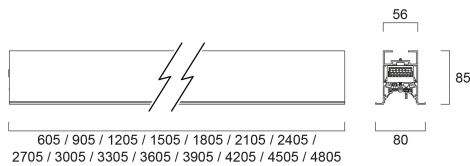

CONTINUUM PLUS TR 3.9 940 CO OPAL D DALI EM W

Item No: 2064915

Concord

CONTINUUM PLUS TR 3.9 940 CO OPAL D DALI EM W is a linear luminaire with trim body for plasterboard ceilings, suitable for recessed installation either horizontally or vertically, recessed mounting accessory, direct light distribution, compact and minimalist design, ideal for offices, meeting rooms, corridors, education facilities, museums and libraries, white (RAL9016) finishing, extruded aluminium body, 3905x80x85mm dimensions, opal diffuser, 4000K (neutral white) colour temperature, total system power: 74.5W, total fixture output: 9450lm, luminaire efficacy: 127lm/W, colour rendering: Ra >90, LED Chromacity: 3 step MacAdam ellipse, lifespan: 89,000 hours L80B50, operating voltage: 220-240V / 50-60Hz, drive current: 1625mA, electronic driver, DALI dimmable, 3-hours LiFePO4 integrated DALI Self Test emergency, Class I electrical protection, IP20, IK03, suitable for internal environment only. The product is delivered without diffuser, end cap, suspension or power supply kit, the accessories eg rolled diffuser (2064605) to be ordered separately.

Technical Assets

Dimensions (mm)

Photometrics

Distance [m]	Cone diameter [m]	Beam diameter [m]	Illuminance [lx]
0.5	1.23 1.31	1443	5071 5190 5218 5246
1.0	2.45 2.62	3611	5071 5190 5218 5246
1.5	3.68 3.92	1826	5071 5190 5218 5246
2.0	4.90 5.23	922	5071 5190 5218 5246
2.5	6.13 6.54	473	5071 5190 5218 5246
3.0	7.36 7.85	291	5071 5190 5218 5246

Packaging

Product EAN number	5025768649150
Packaging single length / height (cm)	401.0
Packaging single width (cm)	11.7
Packaging single depth (cm)	14.7
DUN14 (inner)	05025768649150
Units per outer package	1
Packaging outer length / height (cm)	401.0
Packaging outer width (cm)	11.7
Packaging outer depth (cm)	14.7