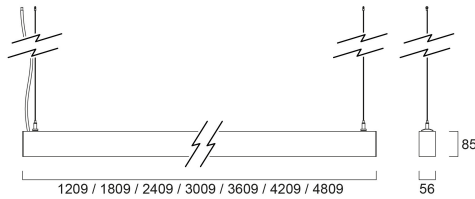

# CONTINUUM PLUS 4.2 940 ST OPAL DI DALI W

Item No: 2064930

Concord

CONTINUUM PLUS 4.2 940 ST OPAL DI DALI W is a linear luminaire for suspended mounting with 3 meter pre-wiring and complete with end caps and suspension cables, direct/indirect light distribution (60/40 ratio), compact and minimalist design, ideal for offices, meeting rooms, corridors, education facilities, museums and libraries, white (RAL9016) finishing, extruded aluminium body, 4209x56x85mm dimensions, opal diffuser, 4000K (neutral white) colour temperature, total system power: 126W, total fixture output: 17850lm, luminaire efficacy: 142lm/W, colour rendering: Ra >90, LED Chromacity: 3 step MacAdam ellipse, lifespan: 89,000 hours L80B50, operating voltage: 220-240V / 50-60Hz, drive current: 2975mA, electronic driver, DALI dimmable, direct/indirect independently addressable, Class I electrical protection, IP20, IK03, suitable for internal environment only.

### Dimensions (mm)

## Physical data

Housing colour	RAL 9016 - Traffic white / Bezel
IP rating	IP20
IK rating	IK03
Diffuser finish	Opal
Diffuser material	PC Polycarbonate
Reflector finish	Not Applicable
Nominal Product Length (mm)	4209
Nominal Product Width (mm)	56
Nominal Product Height (mm)	85
Weight (kg)	11.2