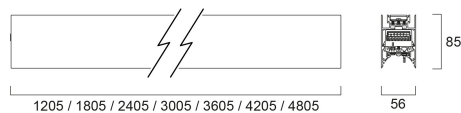

# CONTINUUM PLUS 4.2 940 CO OPAL DI DALI EM W

Item No: 2064947

Concord

CONTINUUM PLUS 4.2 940 CO OPAL DI DALI EM W is a linear luminaire with trimless body for suspended mounting, various mounting accessories, direct/indirect light distribution (60/40 ratio), compact and minimalist design, ideal for offices, meeting rooms, corridors, education facilities, museums and libraries, white (RAL9016) finishing, extruded aluminium body, 4205x56x85mm dimensions, opal diffuser, 4000K (neutral white) colour temperature, total system power: 132W, total fixture output: 17850lm, luminaire efficacy: 135lm/W, colour rendering: Ra >90, LED Chromacity: 3 step MacAdam ellipse, lifespan: 89,000 hours L80B50, operating voltage: 220-240V / 50-60Hz, drive current: 2975mA, electronic driver, DALI dimmable, 3-hours LiFePO4 integrated DALI Self Test emergency, direct/indirect independently addressable, Class I electrical protection, IP20, IK03, suitable for internal environment only. The product is delivered without diffuser, end cap, suspension or power supply kit, the accessories eg rolled diffuser (2064605) to be ordered separately.

### Dimensions (mm)

## Physical data

Housing colour	RAL 9016 - Traffic white / Bezel
IP rating	IP20
IK rating	IK03
Diffuser finish	Opal
Diffuser material	PC Polycarbonate
Reflector finish	Not Applicable
Nominal Product Length (mm)	4205
Nominal Product Width (mm)	56
Nominal Product Height (mm)	85
Weight (kg)	12.0

## Packaging

Product EAN number	5025768649471
Packaging single length / height (cm)	431.0
Packaging single width (cm)	11.7
Packaging single depth (cm)	14.7
DUN14 (inner)	05025768649471
Units per outer package	1
Packaging outer length / height (cm)	431.0
Packaging outer width (cm)	11.7
Packaging outer depth (cm)	14.7