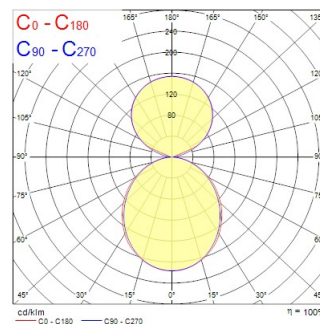

# CONTINUUM PLUS 4.2 940 CO OPAL DI DALI EM W

Item No: 2064947

Concord

CONTINUUM PLUS 4.2 940 CO OPAL DI DALI EM W is a linear luminaire with trimless body for suspended mounting, various mounting accessories, direct/indirect light distribution (60/40 ratio), compact and minimalist design, ideal for offices, meeting rooms, corridors, education facilities, museums and libraries, white (RAL9016) finishing, extruded aluminium body, 4205x56x85mm dimensions, opal diffuser, 4000K (neutral white) colour temperature, total system power: 132W, total fixture output: 17850lm, luminaire efficacy: 135lm/W, colour rendering: Ra >90, LED Chromacity: 3 step MacAdam ellipse, lifespan: 89,000 hours L80B50, operating voltage: 220-240V / 50-60Hz, drive current: 2975mA, electronic driver, DALI dimmable, 3-hours LiFePO4 integrated DALI Self Test emergency, direct/indirect independently addressable, Class I electrical protection, IP20, IK03, suitable for internal environment only. The product is delivered without diffuser, end cap, suspension or power supply kit, the accessories eg rolled diffuser (2064605) to be ordered separately.

### Dimensions (mm)

### Photometrics

Distance [m]	Cone diameter [m]	Beam diameter [m]	Illuminance [lx]
0.5	1.23	1.31	15445
			E10°: 15445
			E10°: 15445
1.0	2.45	2.62	3881
			E10°: 3881
			E10°: 3881
1.5	3.68	3.92	1716
			E10°: 1716
			E10°: 1716
2.0	4.90	5.23	955
			E10°: 955
			E10°: 955
2.5	6.13	6.54	610
			E10°: 610
			E10°: 610
3.0	7.36	7.85	429
			E10°: 429
			E10°: 429