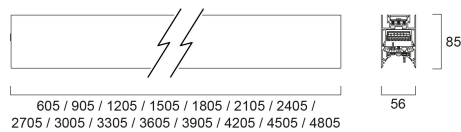

CONTINUUM PLUS 4.5 940 CO UGR D DALI EM W

Item No: 2064967

Concord

CONTINUUM PLUS 4.5 940 CO UGR D DALI EM W is a linear luminaire with trimless body for surface, suspended or recessed mounting, various mounting accessories, direct light distribution, compact and minimalist design, ideal for offices, meeting rooms, corridors, education facilities, museums and libraries, white (RAL9016) finishing, extruded aluminium body, 4505x56x85mm dimensions, prismatic diffuser combined with lenses, 4000K (neutral white) colour temperature, total system power: 85W, total fixture output: 11850lm, luminaire efficacy: 139lm/W, colour rendering: Ra >90, LED Chromacity: 3 step MacAdam ellipse, lifespan: 89,000 hours L80B50, operating voltage: 220-240V / 50-60Hz, drive current: 1875mA, electronic driver, DALI dimmable, 3-hours LiFePO4 integrated DALI Self Test emergency, Class I electrical protection, IP20, IK03, suitable for internal environment only. The product is delivered without diffuser, end cap, suspension or power supply kit, the accessories eg rolled diffuser (2064607) to be ordered separately.

Technical Assets

Dimensions (mm)

Photometrics

Distance [m]	Cone diameter [m]	Beam diameter [m]	Beam diameter [ft]	Illuminance [lx]
0.5	0.71	0.73	2.36	30023
			2.39	15105
			2.41	7500
1.0	1.42	1.46	4.72	6007
			4.78	2980
			4.84	1490
1.5	2.13	2.19	7.08	4002
			7.17	1980
			7.26	984
2.0	2.83	2.92	9.44	2302
			9.56	1130
			9.68	565
2.5	3.54	3.65	11.90	1472
			12.05	654
			12.20	330
3.0	4.25	4.38	14.35	1022
			14.53	481
			14.71	271

Packaging

Product EAN number	5025768649679
Packaging single length / height (cm)	461.0
Packaging single width (cm)	11.7
Packaging single depth (cm)	14.7
DUN14 (inner)	05025768649679
Units per outer package	1
Packaging outer length / height (cm)	461.0
Packaging outer width (cm)	11.7
Packaging outer depth (cm)	14.7