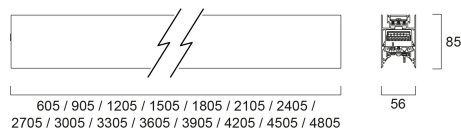

# CONTINUUM PLUS 4.5 940 CO UGR D DALI EM B

Item No: 2064969

Concord

CONTINUUM PLUS 4.5 940 CO UGR D DALI EM B is a linear luminaire with trimless body for surface, suspended or recessed mounting, various mounting accessories, direct light distribution, compact and minimalist design, ideal for offices, meeting rooms, corridors, education facilities, museums and libraries, black (RAL9005) finishing, extruded aluminium body, 4505x56x85mm dimensions, prismatic diffuser combined with lenses, 4000K (neutral white) colour temperature, total system power: 85W, total fixture output: 11850lm, luminaire efficacy: 139lm/W, colour rendering: Ra >90, LED Chromacity: 3 step MacAdam ellipse, lifespan: 89,000 hours L80B50, operating voltage: 220-240V / 50-60Hz, drive current: 1875mA, electronic driver, DALI dimmable, 3-hours LiFePO4 integrated DALI Self Test emergency, Class I electrical protection, IP20, IK03, suitable for internal environment only. The product is delivered without diffuser, end cap, suspension or power supply kit, the accessories eg rolled diffuser (2064607) to be ordered separately.

### Dimensions (mm)

## Packaging

Product EAN number	5025768649693
Packaging single length / height (cm)	461.0
Packaging single width (cm)	11.7
Packaging single depth (cm)	14.7
DUN14 (inner)	05025768649693
Units per outer package	1
Packaging outer length / height (cm)	461.0
Packaging outer width (cm)	11.7
Packaging outer depth (cm)	14.7