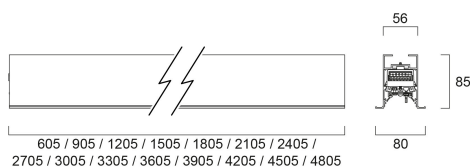

CONTINUUM PLUS TR 4.5 940 CO UGR D DALI EM B

Item No: 2064977

Concord

CONTINUUM PLUS TR 4.5 940 CO UGR D DALI EM B is a linear luminaire with trim body for plasterboard ceilings, suitable for recessed installation either horizontally or vertically, recessed mounting accessory, direct light distribution, compact and minimalist design, ideal for offices, meeting rooms, corridors, education facilities, museums and libraries, black (RAL9005) finishing, extruded aluminium body, 4505x80x85mm dimensions, prismatic diffuser combined with lenses, 4000K (neutral white) colour temperature, total system power: 85W, total fixture output: 11850lm, luminaire efficacy: 139lm/W, colour rendering: Ra >90, LED Chromacity: 3 step MacAdam ellipse, lifespan: 89,000 hours L80B50, operating voltage: 220-240V / 50-60Hz, drive current: 1875mA, electronic driver, DALI dimmable, 3-hours LiFePO4 integrated DALI Self Test emergency, Class I electrical protection, IP20, IK03, suitable for internal environment only. The product is delivered without diffuser, end cap, suspension or power supply kit, the accessories eg rolled diffuser (2064607) to be ordered separately.

Technical Assets

Dimensions (mm)

Photometrics

Distance [m]	Cone diameter [m]	Beam diameter [m]	Beam diameter [ft]	Illuminance [lx]
0.5	0.71 0.73	0.71 0.73	2.33 2.39	30033 10105 30.1"
1.0	1.42 1.46	1.42 1.46	4.66 4.58	6007 2558 30.1"
1.5	2.12 2.19	2.12 2.19	6.99 6.87	4002 1103 30.1"
2.0	2.83 2.92	2.83 2.92	9.32 9.16	3002 603 30.1"
2.5	3.54 3.65	3.54 3.65	12.65 12.40	1473 454 30.1"
3.0	4.25 4.38	4.25 4.38	16.98 16.68	1023 281 30.1"

Packaging

Product EAN number	5025768649778
Packaging single length / height (cm)	461.0
Packaging single width (cm)	11.7
Packaging single depth (cm)	14.7
DUN14 (inner)	05025768649778
Units per outer package	1
Packaging outer length / height (cm)	461.0
Packaging outer width (cm)	11.7
Packaging outer depth (cm)	14.7