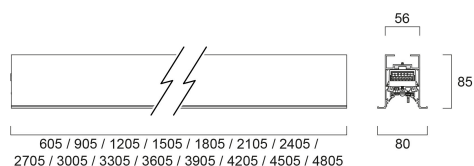

CONTINUUM PLUS TR 4.5 940 CO OPAL D DALI EM B

Item No: 2064981

Concord

CONTINUUM PLUS TR 4.5 940 CO OPAL D DALI EM B is a linear luminaire with trim body for plasterboard ceilings, suitable for recessed installation either horizontally or vertically, recessed mounting accessory, direct light distribution, compact and minimalist design, ideal for offices, meeting rooms, corridors, education facilities, museums and libraries, black (RAL9005) finishing, extruded aluminium body, 4505x80x85mm dimensions, opal diffuser, 4000K (neutral white) colour temperature, total system power: 85W, total fixture output: 10900lm, luminaire efficacy: 128lm/W, colour rendering: Ra >90, LED Chromacity: 3 step MacAdam ellipse, lifespan: 89,000 hours L80B50, operating voltage: 220-240V / 50-60Hz, drive current: 1875mA, electronic driver, DALI dimmable, 3-hours LiFePO4 integrated DALI Self Test emergency, Class I electrical protection, IP20, IK03, suitable for internal environment only. The product is delivered without diffuser, end cap, suspension or power supply kit, the accessories eg rolled diffuser (2064605) to be ordered separately.

Technical Assets

Dimensions (mm)

Photometrics

Distance [m]	Cone diameter [m]	Beam diameter [m]	Illuminance [lx]
0.5	1.23	1.31	10900
			E171 2110
			E171 2110
1.0	2.45	2.62	4385
			E171 851
			E171 851
1.5	3.68	3.92	1851
			E171 264
			E171 264
2.0	4.90	5.23	1041
			E171 153
			E171 153
2.5	6.13	6.54	666
			E171 94
			E171 94
3.0	7.36	7.85	483
			E171 68
			E171 68

Packaging

Product EAN number	5025768649815
Packaging single length / height (cm)	461.0
Packaging single width (cm)	11.7
Packaging single depth (cm)	14.7
DUN14 (inner)	05025768649815
Units per outer package	1
Packaging outer length / height (cm)	461.0
Packaging outer width (cm)	11.7
Packaging outer depth (cm)	14.7