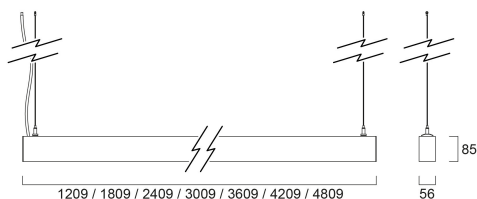

CONTINUUM PLUS 4.8 940 ST UGR DI DALI EM B

Item No: 2065058

Concord

CONTINUUM PLUS 4.8 940 ST UGR DI DALI EM B is a linear luminaire for suspended mounting with 3 meter pre-wiring and complete with end caps and suspension cables, direct/indirect light distribution (60/40 ratio), compact and minimalist design, ideal for offices, meeting rooms, corridors, education facilities, museums and libraries, black (RAL9005) finishing, extruded aluminium body, 4809x56x85mm dimensions, prismatic diffuser combined with lenses, 4000K (neutral white) colour temperature, total system power: 150W, total fixture output: 21400lm, luminaire efficacy: 143lm/W, colour rendering: Ra >90, LED Chromacity: 3 step MacAdam ellipse, lifespan: 89,000 hours L80B50, operating voltage: 220-240V / 50-60Hz, drive current: 3400mA, electronic driver, DALI dimmable, 3-hours LiFePO4 integrated DALI Self Test emergency, direct/indirect independently addressable, Class I electrical protection, IP20, IK03, suitable for internal environment only.

Technical Assets

Dimensions (mm)

Photometrics

Distance [m]	Cone diameter [m]	Beam diameter [m]	Beam diameter [ft]	Illuminance [lx]
0.5	0.73 0.71	0.73 0.71	2.40 2.33	3054 3111
1.0	1.46 1.42	1.46 1.42	4.80 4.66	764 798
1.5	2.19 2.12	2.19 2.12	7.20 7.00	426 448
2.0	2.92 2.83	2.92 2.83	9.60 9.30	248 262
2.5	3.65 3.54	3.65 3.54	12.00 11.60	167 178
3.0	4.38 4.25	4.38 4.25	14.40 14.00	117 124

Packaging

Product EAN number	5025768650583
Packaging single length / height (cm)	491.0
Packaging single width (cm)	11.7
Packaging single depth (cm)	14.7
DUN14 (inner)	05025768650583
Units per outer package	1
Packaging outer length / height (cm)	491.0
Packaging outer width (cm)	11.7
Packaging outer depth (cm)	14.7