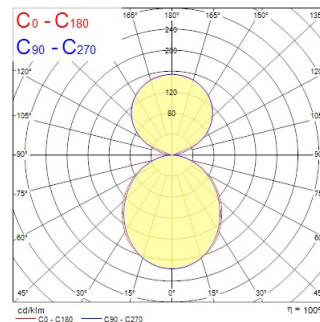

Technical Assets

Dimensions (mm)

Photometrics

Distance [m]	Cone diameter [m]	Beam diameter [m]	Illuminance [lx]
0.5	1.23 1.31	0.71 0.76	17921 2220
1.0	2.45 2.62	1.42 1.52	4413 890
1.5	3.68 3.92	2.13 2.28	1951 420
2.0	4.90 5.23	2.84 3.08	1102 124
2.5	6.13 6.54	3.55 3.81	708 79
3.0	7.36 7.85	4.26 4.57	490 52

Distance [m] Cone diameter [m] Beam diameter [m] Illuminance [lx]
 — C0 - C180 (Half beam angle: 105.2°)
 — C90 - C270 (Half beam angle: 101.6°)

CONTINUUM PLUS 4.8 940 CO OPAL DI DALI EM W

Item No: 2065076

Optical data

Fixture luminous flux (lm)	20400
Luminaire efficacy (lm/W)	136
Correlated colour temperature (k)	4000
Light colour	Neutral White
CRI (Ra)	90
Colour Variation Initial (SDCM)	SDCM3
Distribution type	Symmetric
Glare control	< 25
Photobiological Risk Group	RG1
Luminous flux (emergency) (lm)	510