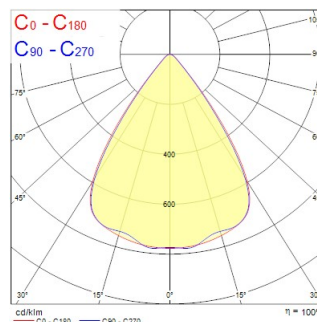

Technical Assets

Dimensions (mm)

Photometrics

Distance [m]	Cone diameter [m]	Beam diameter [m]	Beam diameter [ft]	Illuminance [lx]
0.5	0.71 0.73	0.71 0.73	2.33 2.39	29109 10740 10740
1.0	1.42 1.46	1.42 1.46	4.66 4.78	7300 2880 2880
1.5	2.12 2.19	2.12 2.19	6.99 7.17	4351 1164 1164
2.0	2.83 2.92	2.83 2.92	8.71 8.96	2447 873 873
2.5	3.54 3.65	3.54 3.65	11.36 11.66	1566 633 633
3.0	4.25 4.38	4.25 4.38	13.95 14.37	1008 288 288

Optical data

Fixture luminous flux (lm)	12600
Luminaire efficacy (lm/W)	140
Correlated colour temperature (k)	4000
Light colour	Neutral White
CRI (Ra)	90
Colour Variation Initial (SDCM)	SDCM3
Distribution type	Symmetric
Glare control	< 19
Photobiological Risk Group	RG1
Luminous flux (emergency) (lm)	540