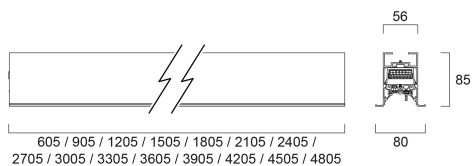

CONTINUUM PLUS TR 4.8 940 CO UGR D DALI EM B

Item No: 2065082

Concord

CONTINUUM PLUS TR 4.8 940 CO UGR D DALI EM B is a linear luminaire with trim body for plasterboard ceilings, suitable for recessed installation either horizontally or vertically, recessed mounting accessory, direct light distribution, compact and minimalist design, ideal for offices, meeting rooms, corridors, education facilities, museums and libraries, black (RAL9005) finishing, extruded aluminium body, 4805x80x85mm dimensions, prismatic diffuser combined with lenses, 4000K (neutral white) colour temperature, total system power: 90W, total fixture output: 12600lm, luminaire efficacy: 140lm/W, colour rendering: Ra >90, LED Chromacity: 3 step MacAdam ellipse, lifespan: 89,000 hours L80B50, operating voltage: 220-240V / 50-60Hz, drive current: 2000mA, electronic driver, DALI dimmable, 3-hours LiFePO4 integrated DALI Self Test emergency, Class I electrical protection, IP20, IK03, suitable for internal environment only. The product is delivered without diffuser, end cap, suspension or power supply kit, the accessories eg rolled diffuser (2064607) to be ordered separately.

Technical Assets

Dimensions (mm)

Photometrics

Distance [m]	Cone diameter [m]	Beam diameter [m]	Beam diameter [ft]	Illuminance [lx]
0.5	0.71 0.73	0.71 0.73	2.33 2.39	29109 10740 10740
1.0	1.42 1.46	1.42 1.46	4.66 4.78	7300 2880 2880
1.5	2.12 2.19	2.12 2.19	6.99 7.17	4351 1164 1164
2.0	2.83 2.92	2.83 2.92	8.71 8.96	2447 873 873
2.5	3.54 3.65	3.54 3.65	11.36 11.66	1566 633 633
3.0	4.25 4.38	4.25 4.38	13.95 14.37	1008 288 288

Packaging

Product EAN number	5025768650828
Packaging single length / height (cm)	491.0
Packaging single width (cm)	11.7
Packaging single depth (cm)	14.7
DUN14 (inner)	05025768650828
Units per outer package	1
Packaging outer length / height (cm)	491.0
Packaging outer width (cm)	11.7
Packaging outer depth (cm)	14.7