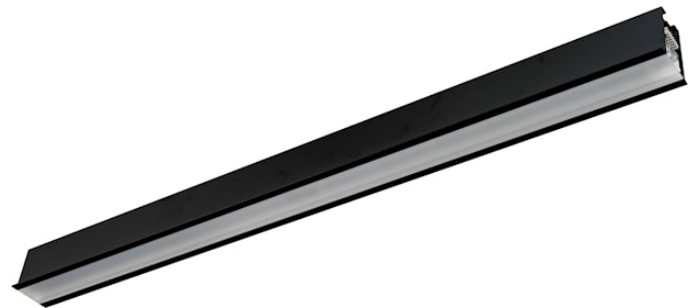

CONTINUUM PLUS TR 4.8 940 CO UGR D DALI EM B

Item No: 2065082

Concord

CONTINUUM PLUS TR 4.8 940 CO UGR D DALI EM B is a linear luminaire with trim body for plasterboard ceilings, suitable for recessed installation either horizontally or vertically, recessed mounting accessory, direct light distribution, compact and minimalist design, ideal for offices, meeting rooms, corridors, education facilities, museums and libraries, black (RAL9005) finishing, extruded aluminium body, 4805x80x85mm dimensions, prismatic diffuser combined with lenses, 4000K (neutral white) colour temperature, total system power: 90W, total fixture output: 12600lm, luminaire efficacy: 140lm/W, colour rendering: Ra >90, LED Chromacity: 3 step MacAdam ellipse, lifespan: 89,000 hours L80B50, operating voltage: 220-240V / 50-60Hz, drive current: 2000mA, electronic driver, DALI dimmable, 3-hours LiFePO4 integrated DALI Self Test emergency, Class I electrical protection, IP20, IK03, suitable for internal environment only. The product is delivered without diffuser, end cap, suspension or power supply kit, the accessories eg rolled diffuser (2064607) to be ordered separately.

CONTINUUM PLUS TR 4.8 940 CO UGR D DALI EM B

Item No: 2065082

Concord

General data

Product name	CONTINUUM PLUS TR 4.8 940 CO UGR D DALI EM B
Technology	LED
Cap/Base	N/A
Housing	Aluminium
Mount	Ceiling recessed mounting
Built in presence detector	NONE
Fixture rating	Enclosed
General application	Office, Education, Retail
Operating temperature range (°C)	1°C...+25°C
Virtual assistant compatibility	N/A
ETIM Class	EC002892
Warranty	5 years