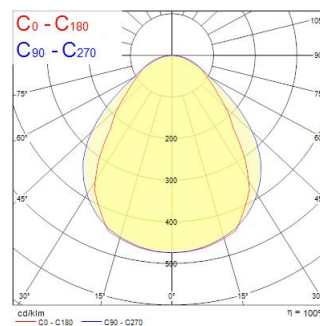

Technical Assets

Dimensions (mm)

Photometrics

Distance [m]	Cone diameter [m]	E107	E100	E724
0.5	1.14 0.82	483°	39.4°	674 981 1559
1.0	2.28 1.64	483°	39.4°	1681 245 390
1.5	3.43 2.46	483°	39.4°	747 107 173
2.0	4.57 3.29	483°	39.4°	420 61 97
2.5	5.71 4.11	483°	39.4°	289 42 65
3.0	6.85 4.93	483°	39.4°	197 28 43

Distance [m] Cone diameter [m] Illuminance [lx]

— C0 - C180 (Half beam angle: 75.9°)
— C90 - C270 (Half beam angle: 97.6°)

OFFICELYTE 600X600 HE 4K EM

Item No: 2069246

Concord

General data

Product name	OFFICELYTE 600X600 HE 4K EM
Technology	LED
Cap/Base	N/A
Housing	Steel
Mount	Ceiling recessed mounting
Built in presence detector	NONE
Fixture rating	Enclosed
General application	Office, Hospitality, Retail, Education
Performance ambient temperature Tq (°C)	25
Virtual assistant compatibility	N/A
ETIM Class	EC002892
Warranty	5 years

Optical data

Fixture luminous flux (lm)	3375
Luminaire efficacy (lm/W)	125
LOR (%)	100
Correlated colour temperature (k)	4000
Light colour	Neutral White
CRI (Ra)	80
Colour Variation Initial (SDCM)	SDCM3
Colour Consistency (SDCM)	3
Distribution type	Symmetric
Glare control	< 19
Photobiological Risk Group	RG0
Luminous flux (emergency) (lm)	221

Lifetime data

Lifespan L70 B50	120000
Lifespan L80 B20	58000

OFFICELYTE 600X600 HE 4K EM

Item No: 2069246

Concord

Physical data

Housing colour	RAL 9016 - Traffic white / Bezel
IP rating	IP20
IK rating	IK02
Diffuser finish	Matt/satinized
Diffuser material	PMMA Acrylic
Nominal Product Length (mm)	595
Nominal Product Width (mm)	595
Nominal Product Height (mm)	87
Weight (kg)	7.1
Recessed Depth (mm)	200