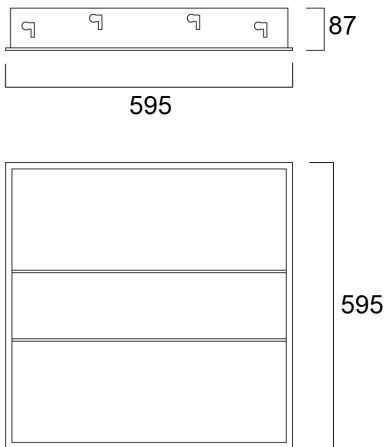

OFFICELYTE 600X600 HE 4K EM

Item No: 2069246

Concord

Concord OFFICELYTE 600X600 HE 4K EM is a high performance low glare luminaire for offices and education applications. Ceiling recessed 600x600mm. Micro Prismatic optics. White RAL 9010. Constant current driver. 3 hours emergency operation with integral batteries. 4000K Neutral White LED, Typical CRI=85, chromaticity tolerance of 3-step MacAdam ellipse, lumen package of 3,375lm, total power consumption 27W, efficacy of 125lm/W. Lifespan 120,000 hours L70B50, 58,000 hours L80B20, UGR<19. IK02, IP20, Electrical Protection Class I, Photobiological Risk Group 0. PMMA diffuser, Glow Wire test 650°C.

Technical Assets

Dimensions (mm)

Photometrics

Distance [m]	Cone diameter [m]	E107	E100	E724
0.5	1.14 0.82	483°	39.4°	674 981 1559
1.0	2.28 1.64	483°	39.4°	1681 245 390
1.5	3.43 2.46	483°	39.4°	747 107 173
2.0	4.57 3.29	483°	39.4°	420 61 97
2.5	5.71 4.11	483°	39.4°	289 42 65
3.0	6.85 4.93	483°	39.4°	197 28 43

Distance [m] Cone diameter [m] Illuminance [lx]

— C0 - C180 (Half beam angle: 75.9°)
— C90 - C270 (Half beam angle: 97.6°)

OFFICELYTE 600X600 HE 4K EM

Item No: 2069246

Concord

General data

Product name	OFFICELYTE 600X600 HE 4K EM
Technology	LED
Cap/Base	N/A
Housing	Steel
Mount	Ceiling recessed mounting
Built in presence detector	NONE
Fixture rating	Enclosed
General application	Office, Hospitality, Retail, Education
Performance ambient temperature Tq (°C)	25
Virtual assistant compatibility	N/A
ETIM Class	EC002892
Warranty	5 years

Packaging

Product EAN number	5025768692460
Packaging single length / height (cm)	63.5
Packaging single width (cm)	73.0
Packaging single depth (cm)	15.5
DUN14 (inner)	05025768692460
Units per outer package	1
Packaging outer length / height (cm)	63.5
Packaging outer width (cm)	73.0
Packaging outer depth (cm)	15.5