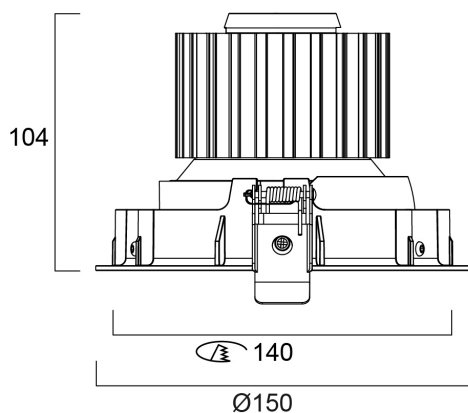

# EXPOSPOT 90 ADJUSTABLE HE RA90 3000K MB WHITE

Item No: 2070036

Concord

Integrated LED adjustable accent downlight, single head, ideal for retail and display applications, die-cast aluminium body, passive cooling, beam angle: 44°, optics: aluminium reflector and lens combination, colour temperature: 3000K warm white, total system power: 28W, total fixture output: 2573lm, 92lm/W, LOR: 100%, colour rendering: Ra 90 typical, LED Chromacity: 3 step MacAdam ellipse, IR/UV free light source without heat radiation, operating voltage: 220-240V / 50-60Hz, electronic driver, non-dimmable, electrical protection: CLASS II, ingress protection rating: IP20, suitable for internal environment only, ceiling cut-out: 140mm, dimensions: 150x104mm, weight: 0.77kg.

### Dimensions (mm)

### Physical data

Housing colour	White
IP rating	IP20
IK rating	IK02
Nominal Product Width (mm)	150
Nominal Product Height (mm)	104
Nominal Product Diameter (mm)	150
Weight (kg)	0.77
Recessed Depth (mm)	104

### Packaging

Product EAN number	5025768700363
Packaging single length / height (cm)	18.0
Packaging single width (cm)	18.0
Packaging single depth (cm)	16.0
DUN14 (inner)	05025768700363
Units per outer package	1
Packaging outer length / height (cm)	18.0
Packaging outer width (cm)	18.0
Packaging outer depth (cm)	16.0