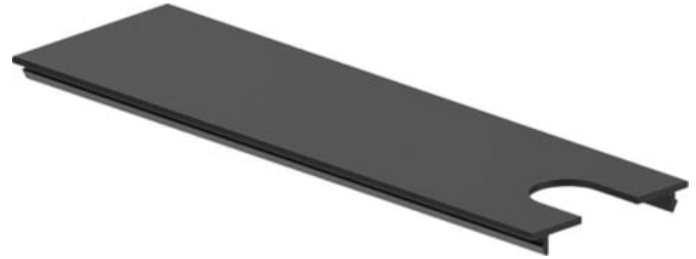

# LYTESPAN END CAP EF+HOLE BLACK S-9001/H-C3-B-93-P

Item No: 2070389

Concord

Lytespan H-Track live end feed cover with hole, black. Compatible with Lytespan H-Track only.