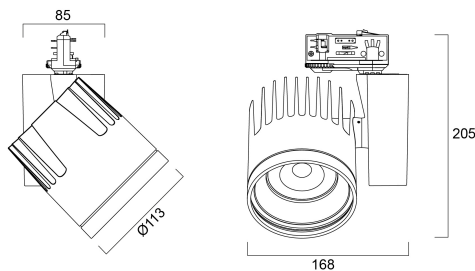

# Beacon XXL NB 3000K L3 White

Item No: 2092991

**Concord**

2092991 BEACON XXL NB 3K L3 WHT Integrated LED spotlight, white RAL 9016, compact and minimalist design, ideal for double height spaces, retail and display applications, die-cast aluminium body, passive cooling heatsink, beam angle: 21° narrow beam, optics: Fresnel lens for controlled beam, colour temperature: 3000K warm white, total system power: 48W, total fixture output: 3713lm, luminaire efficacy: 77lm/W, LOR: 100%, colour rendering: Ra 93 typical, LED Chromacity: 3 step MacAdam ellipse, IR/UV free light source without heat radiation, operating voltage: 220-240V / 50-60Hz, drive current: 1200mA, electronic driver, non-dimmable, switched only, power factor: 0.98 electrical protection: CLASS I, 3-circuit track Adaptor, compatible with OneTrack, Global Trac, and Concord Lytespan 3 track (for detailed information please check the compatibility list), protection rating: IP20, suitable for internal environment only, horizontal rotation: 355°, vertical tilt: 90°, lockable positioning using allen key, dimensions Ø113x168x205mm

### Dimensions (mm)

## Physical data

Housing colour	White
IP rating	IP20
Diffuser finish	Diffuse
Diffuser material	PMMA Acrylic
Reflector finish	Not Applicable
Nominal Product Length (mm)	85
Nominal Product Width (mm)	168
Nominal Product Height (mm)	205

## Packaging

Product EAN number	5025768929917
Packaging single length / height (cm)	25.0
Packaging single width (cm)	19.5
Packaging single depth (cm)	20.0
DUN14 (inner)	05025768929917
Units per outer package	1
Packaging outer length / height (cm)	25.0
Packaging outer width (cm)	19.5
Packaging outer depth (cm)	20.0