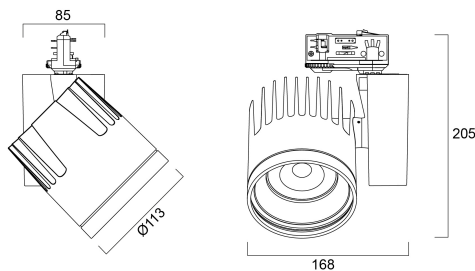

Beacon XXL MB On-Board Dim 3000K L3 White

Item No: 2093007

Concord

2093007 BEACON XXL MB O/B DIM 3K L3 WHT Integrated LED spotlight, white RAL 9016, compact and minimalist design, ideal for double height spaces, retail and display applications, die-cast aluminium body, passive cooling heatsink, beam angle: 50° medium beam, optics: Fresnel lens for controlled beam, colour temperature: 3000K warm white, total system power: 48W, total fixture output: 3670lm, luminaire efficacy: 76lm/W, LOR: 100%, colour rendering: Ra 93 typical, LED Chromacity: 3 step MacAdam ellipse, IR/UV free light source without heat radiation, operating voltage: 220-240V / 50-60Hz, drive current: 1200mA, electronic driver, dimmable, on-board potentiometer for dimming control, power factor: 0.98 electrical protection: CLASS I, 3-circuit track Adaptor, compatible with OneTrack, Global Trac, and Concord Lytespan 3 track (for detailed information please check the compatibility list), protection rating: IP20, suitable for internal environment only, horizontal rotation: 355°, vertical tilt: 90°, lockable positioning using allen key, dimensions Ø113x168x205mm

Technical Assets

Dimensions (mm)

Photometrics

| Distance [m] | Cone diameter [m] | Beam diameter [m] | Illuminance [lx] |
|--------------|-------------------|-------------------|------------------|
| 0.5 | 0.46 | Ø171 24.8° | 14401 898 |
| 1.0 | 0.92 | Ø171 24.8° | 3602 154 |
| 1.5 | 1.39 | Ø171 24.8° | 1602 68 |
| 2.0 | 1.85 | Ø171 24.8° | 802 33 |
| 2.5 | 2.31 | Ø171 24.8° | 418 21 |
| 3.0 | 2.77 | Ø171 24.8° | 202 13 |