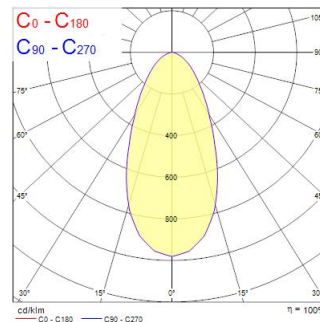

Technical Assets

Dimensions (mm)

Photometrics

| Distance [m] | Cone diameter [m] | Beam diameter [m] | Illuminance [lx] |
|--------------|-------------------|-------------------|------------------|
| 0.5 | 0.46 | Ø171 24.8° | 14401 898 |
| 1.0 | 0.92 | Ø171 24.8° | 3602 154 |
| 1.5 | 1.39 | Ø171 24.8° | 1602 68 |
| 2.0 | 1.85 | Ø171 24.8° | 802 33 |
| 2.5 | 2.31 | Ø171 24.8° | 418 21 |
| 3.0 | 2.77 | Ø171 24.8° | 202 13 |

Distance [m] Cone diameter [m] Illuminance [lx]
 — C0 - C180 (Half beam angle: 48.6°)

Beacon XXL MB On-Board Dim 3000K L3 White

Item No: 2093007

Concord

General data

| | |
|-----------------------------------------|-------------------------------------------|
| Product name | Beacon XXL MB On-Board Dim 3000K L3 White |
| Technology | LED |
| Cap/Base | N/A |
| Housing | Aluminium |
| Mount | Track mounting |
| Environment | Internal |
| General application | Retail |
| Performance ambient temperature Tq (°C) | 25 |
| ETIM Class | EC001744 |
| E-number FI | 4278681 |
| E-number SE | 7401083 |
| Warranty | 5 years |

Optical data

| | |
|-----------------------------------|------------|
| Fixture luminous flux (lm) | 3670 |
| Luminaire efficacy (lm/W) | 76.46 |
| LOR (%) | 100 |
| Correlated colour temperature (k) | 3000 |
| Light colour | Warm White |
| CRI (Ra) | 93 |
| Colour Consistency (SDCM) | 3 |
| Adjustable chromaticity | N |
| Beam Angle (°) | 50 |
| Photobiological Risk Group | RG1 |

Lifetime data

| | |
|------------------|--------|
| Lifespan L70 B50 | 100000 |
| Lifespan L80 B20 | 100000 |
| Lifespan L90 B10 | 55500 |

Physical data

| | |
|-----------------------------|----------------|
| Housing colour | White |
| IP rating | IP20 |
| Diffuser finish | Diffuse |
| Reflector finish | Not Applicable |
| Nominal Product Length (mm) | 85 |
| Nominal Product Width (mm) | 168 |
| Nominal Product Height (mm) | 205 |