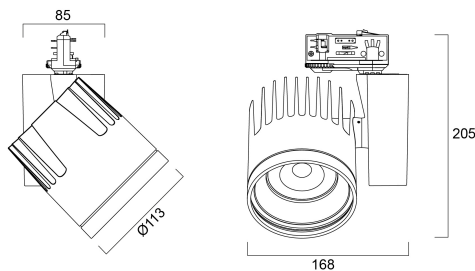

Beacon XXL WB 3000K L3 Black

Item No: 2093018

Concord

2093018 BEACON XXL WB 3K L3 BLK Integrated LED spotlight, black RAL 9005, compact and minimalist design, ideal for double height spaces, retail and display applications, die-cast aluminium body, passive cooling heatsink, beam angle: 67° wide beam, optics: Silicone lens for controlled beam, colour temperature: 3000K warm white, total system power: 48W, total fixture output: 4355lm, luminaire efficacy: 91lm/W, LOR: 100%, colour rendering: Ra 93 typical, LED Chromacity: 3 step MacAdam ellipse, IR/UV free light source without heat radiation, operating voltage: 220-240V / 50-60Hz, drive current: 1200mA, electronic driver, non-dimmable, switched only, power factor: 0.98 electrical protection: CLASS I, 3-circuit track Adaptor, compatible with OneTrack, Global Trac, and Concord Lytespan 3 track (for detailed information please check the compatibility list), protection rating: IP20, suitable for internal environment only, horizontal rotation: 355°, vertical tilt: 90°, lockable positioning using allen key, dimensions Ø113x168x205mm

Technical Assets

Dimensions (mm)

Photometrics

Distance [m]	Cone diameter [m]	Beam diameter [m]	Beam angle [°]	Illuminance [lx]
0.5	0.66	0.66	33.9°	1596
1.0	1.32	1.32	33.9°	399
1.5	1.98	1.98	33.9°	177
2.0	2.65	2.65	33.9°	100
2.5	3.31	3.31	33.9°	64
3.0	3.97	3.97	33.9°	44

Distance [m] Cone diameter [m] Illuminance [lx]
 — C0 - C180 (Half beam angle: 67.0°)

Beacon XXL WB 3000K L3 Black

Item No: 2093018

Concord

General data

Product name	Beacon XXL WB 3000K L3 Black
Technology	LED
Cap/Base	N/A
Housing	Aluminium
Mount	Track mounting
Environment	Internal
General application	Retail
Performance ambient temperature Tq (°C)	25
ETIM Class	EC001744
E-number FI	4278687
Warranty	5 years