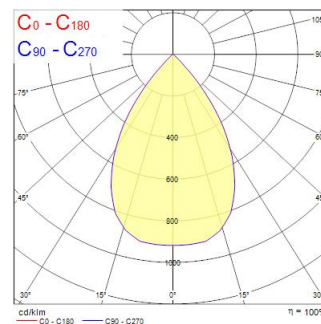

Technical Assets

Dimensions (mm)

Photometrics

Distance [m]	Cone diameter [m]	Beam diameter [m]	Beam angle [°]	Illuminance [lx]
0.5	0.66	0.66	33.9°	1596
1.0	1.32	1.32	33.9°	399
1.5	1.98	1.98	33.9°	177
2.0	2.65	2.65	33.9°	100
2.5	3.31	3.31	33.9°	64
3.0	3.97	3.97	33.9°	44

Distance [m] Cone diameter [m] Illuminance [lx]
 — C0 - C180 (Half beam angle: 67.0°)

Beacon XXL WB 3000K L3 Black

Item No: 2093018

Concord

General data

Product name	Beacon XXL WB 3000K L3 Black
Technology	LED
Cap/Base	N/A
Housing	Aluminium
Mount	Track mounting
Environment	Internal
General application	Retail
Performance ambient temperature Tq (°C)	25
ETIM Class	EC001744
E-number FI	4278687
Warranty	5 years

Optical data

Fixture luminous flux (lm)	4355
Luminaire efficacy (lm/W)	90.73
LOR (%)	100
Correlated colour temperature (k)	3000
Light colour	Warm White
CRI (Ra)	93
Colour Consistency (SDCM)	3
Adjustable chromaticity	N
Beam Angle (°)	67
Photobiological Risk Group	RG1