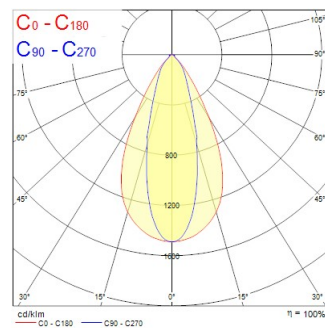

Technical Assets

Dimensions (mm)

Photometrics

Distance [m]	Cone diameter [m]	Beam diameter [m]	Beam diameter [ft]	Beam diameter [in]	Illuminance [lx]
0.5	0.25 0.53	0.25	0.82	2.67	439
1.0	0.55 1.06	0.55	1.80	5.91	132
1.5	0.83 1.60	0.83	2.72	8.93	53
2.0	1.10 2.13	1.10	3.61	11.84	26
2.5	1.35 2.66	1.35	4.43	14.54	16
3.0	1.65 3.19	1.65	5.41	17.75	10

Optical data

Fixture luminous flux (lm)	21300
Luminaire efficacy (lm/W)	190
Correlated colour temperature (k)	4000
Light colour	Neutral White
CRI (Ra)	80
Colour Variation Initial (SDCM)	SDCM3
Colour Consistency (SDCM)	3
Beam Angle (°)	60
Distribution type	Asymmetric
Glare control	< 22
Photobiological Risk Group	RG1
Luminous flux (emergency) (lm)	800

Physical data

Housing colour	Grey
IP rating	IP65
IK rating	IK08
Diffuser material	PC Polycarbonate
Reflector finish	Matt
Nominal Product Length (mm)	481
Nominal Product Width (mm)	446
Nominal Product Height (mm)	144
Weight (kg)	4.865