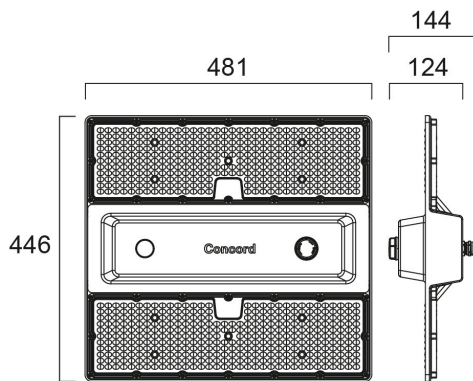

Rocks IP65 21300lm 840 Aisle D4I ZDAST

Item No: 2825855

Concord

Logistics and Industry high bay luminaire with Aisle optics to provide necessary illumination for narrow areas, comes complete with 2000mm flying lead and 1000mm suspension cable, aluminium housing, PC diffuser, IP65, IK08, Class I, 4000K, CRI80, 3 step MacAdam ellipse, Zhaga Book 18 Ready, Integrated 3hrs DALI Self Test Emergency LiFePO4 unit, D4i driver, 21300lm, 112W, 190lm/W, 105.000hrs L80B50 lifespan, 446 x 481 x 144mm (LxWxD) dimensions, 4.72kg weight, RAL7012 Basalt Grey color, 0...+40°C operating temperature range.

Technical Assets

Dimensions (mm)

Photometrics

Distance [m]	Cone diameter [m]	Beam diameter [m]	Beam diameter [ft]	Beam diameter [in]	Illuminance [lx]
0.5	0.25 0.53	0.25	0.82	2.67	439
1.0	0.55 1.06	0.55	1.80	5.91	132
1.5	0.83 1.60	0.83	2.72	8.93	53
2.0	1.10 2.13	1.10	3.61	11.84	26
2.5	1.35 2.66	1.35	4.43	14.54	16
3.0	1.65 3.19	1.65	5.41	17.75	10

Physical data

Housing colour	Grey
IP rating	IP65
IK rating	IK08
Diffuser material	PC Polycarbonate
Reflector finish	Matt
Nominal Product Length (mm)	481
Nominal Product Width (mm)	446
Nominal Product Height (mm)	144
Weight (kg)	4.865

Packaging

Product EAN number	5025768258550
Packaging single length / height (cm)	54.0
Packaging single width (cm)	50.0
Packaging single depth (cm)	23.0
Units per outer package	1
Packaging outer length / height (cm)	54.0
Packaging outer width (cm)	50.0
Packaging outer depth (cm)	23.0