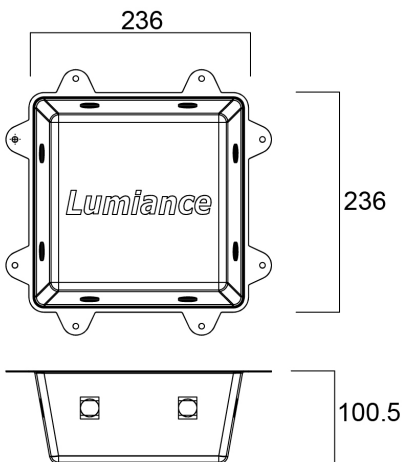

# Recess Box Extra Small 220X220X100MM

Item No: 3007935

**SYLVANIA**

**PRO**<sup>TM</sup>

CE UK  
CA

Insulation recess box extra small 220X220X100 protect transformers, fixtures and building parts against overheating. The boxes are made of flame retardant red polypropylene. They are suitable for mounting on normally flammable materials such as wood. Other fixtures can also be used in combination with these boxes, provided that the minimum recess dimensions and maximum Wattages specified for those fixtures in insulated ceilings are respected.

### Dimensions (mm)

## Packaging

Product EAN number	8711971079354
Packaging single length / height (cm)	22.0
Packaging single width (cm)	22.0
Packaging single depth (cm)	10.0
DUN14 (inner)	18711971079351
Units per outer package	10
Packaging outer length / height (cm)	22.0
Packaging outer width (cm)	22.0
Packaging outer depth (cm)	10.0