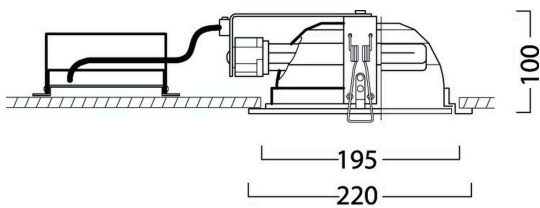

TC-DEL 2 x 18W G24q-2

Item No: 3031520

Technical Assets

Dimensions (mm)

Photometrics

Distance [m]	Cone diameter [m]	Beam diameter [m]	Illuminance [lx]
0.5	1.28	1.28	180
1.0	2.55	2.55	44
1.5	3.80	3.80	20
2.0	5.10	5.10	11
2.5	6.38	6.38	7
3.0	7.65	7.65	5

Distance [m] Cone diameter [m] Illuminance [lx]
C0 - C180 (Half beam angle: 102.8°)

TC-DEL 2 x 18W G24q-2

Item No: 3031520

General data

Product name	TC-DEL 2 x 18W G24q-2
Technology	Fluorescent
Mount	Ceiling recessed mounting
Environment	Interior
General application	Hospitality, Office
ETIM Class	EC001744
E-number FI	4272606
E-number SE	7472969
Warranty	2 years

Physical data

Housing colour	White
IP rating	IP44
Diffuser material	Glass
Max. Lamp Diameter (mm) - D	220
Weight (kg)	1.148
Recessed Depth (mm)	100

Packaging

Product EAN number	8711971315209
Packaging single length / height (cm)	24.0
Packaging single width (cm)	12.5
Packaging single depth (cm)	24.0
DUN14 (inner)	08711971315209
Units per outer package	1
Packaging outer length / height (cm)	24.0
Packaging outer width (cm)	12.5
Packaging outer depth (cm)	24.0