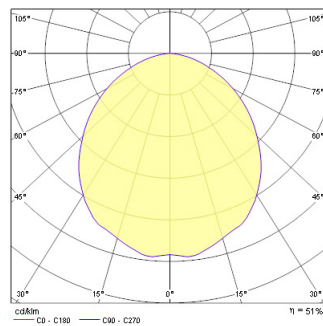

TC-DEL 2 x 18W G24q-2

Item No: 3031520

Technical Assets

Dimensions (mm)

Photometrics

Distance [m]	Cone diameter [m]	Beam diameter [m]	Illuminance [lx]
0.5	1.28	1.28	180
1.0	2.55	2.55	44
1.5	3.80	3.80	20
2.0	5.10	5.10	11
2.5	6.38	6.38	7
3.0	7.65	7.65	5

Distance [m] Cone diameter [m] Illuminance [lx]
C0 - C180 (Half beam angle: 102.8°)

TC-DEL 2 x 18W G24q-2

Item No: 3031520

General data

Product name	TC-DEL 2 x 18W G24q-2
Technology	Fluorescent
Mount	Ceiling recessed mounting
Environment	Interior
General application	Hospitality, Office
ETIM Class	EC001744
E-number FI	4272606
E-number SE	7472969
Warranty	2 years

Physical data

Housing colour	White
IP rating	IP44
Diffuser material	Glass
Max. Lamp Diameter (mm) - D	220
Weight (kg)	1.148
Recessed Depth (mm)	100

Packaging

Product EAN number	8711971315209
Packaging single length / height (cm)	24.0
Packaging single width (cm)	12.5
Packaging single depth (cm)	24.0
DUN14 (inner)	08711971315209
Units per outer package	1
Packaging outer length / height (cm)	24.0
Packaging outer width (cm)	12.5
Packaging outer depth (cm)	24.0