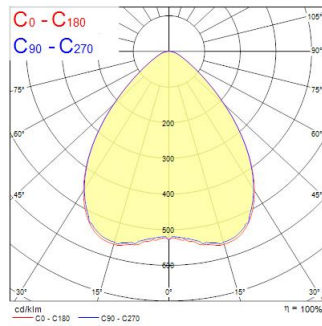

# Sylighter 225 Square LED 21W NW

Item No: 3031705

A square downlight with cut out of 205mm with phase dimmable driver included

### Dimensions (mm)

### Photometrics

Distance [m]	Cone diameter [m]	Beam diameter [m]	Beam angle [°]	Illuminance [lx]
0.5	0.52 0.51	0.52 0.51	42° 42°	354 354
1.0	1.03 1.03	1.03 1.03	42° 42°	87 87
1.5	1.54 1.54	1.54 1.54	42° 42°	38 38
2.0	2.05 2.05	2.05 2.05	42° 42°	17 17
2.5	2.56 2.56	2.56 2.56	42° 42°	9 9
3.0	3.07 3.07	3.07 3.07	42° 42°	5 5

## Physical data

Housing colour	White
IP rating	IP44/20
IK rating	IK02
Diffuser finish	Opal
Diffuser material	PC Polycarbonate
Nominal Product Length (mm)	225
Nominal Product Width (mm)	225
Nominal Product Height (mm)	90
Weight (kg)	1.019
Recessed Depth (mm)	90