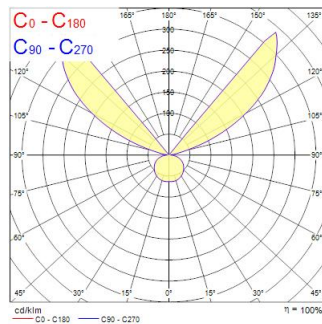

Technical Assets

Dimensions (mm)

Photometrics

Distance [m]	Cone diameter [m]	Beam diameter [m]	Illuminance [lx]
0.5	2.97	Ø1.1*	99.2
1.0	4.73	Ø1.1*	17.1
1.5	7.10	Ø1.1*	6.0
2.0	9.47	Ø1.1*	4.0
2.5	11.84	Ø1.1*	3.0
3.0	14.20	Ø1.1*	2.0

Distance [m] Cone diameter [m] Illuminance [lx]
 *C0 - C180 (Half beam angle: 134.2°)

Lumina Blade LED 2700K

Item No: 3039985

General data

Product name	Lumina Blade LED 2700K
Technology	LED
Housing	Aluminium
Mount	Wall surface mounted
Environment	Internal
General application	Hospitality, Residential & Consumer
Performance ambient temperature Tq (°C)	25
ETIM Class	EC002892
E-number FI	4271117
E-number SE	7502644
Warranty	3 years

Optical data

Fixture luminous flux (lm)	274
Luminaire efficacy (lm/W)	46
LOR (%)	100
Correlated colour temperature (k)	2700
Light colour	Amber White
CRI (Ra)	85
Adjustable chromaticity	N

Electrical data

Lifetime data

Lifespan L70 B50	50000
Lifespan L80 B20	35000
Lifespan L90 B10	25000

Physical data

Housing colour	White
IP rating	IP20
IK rating	IK02
Reflector finish	Other
Nominal Product Length (mm)	118
Nominal Product Width (mm)	200
Nominal Product Height (mm)	46
Weight (kg)	0.428