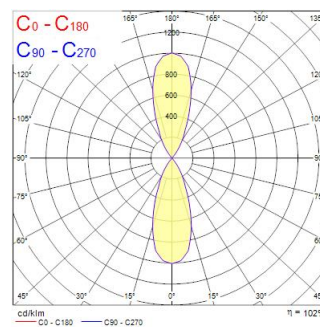

### Dimensions (mm)

### Photometrics

Distance [m]	Cone diameter [m]	E10%	E50%	E90%	Illuminance [lx]
0.5	0.36	1303	193*	848	
1.0	0.72	323	193*	109	
1.5	1.08	146	193*	64	
2.0	1.44	81	193*	38	
2.5	1.80	50	193*	23	
3.0	2.16	36	193*	16	

Distance [m] Cone diameter [m] Illuminance [lx]  
 \* C0 - C180 (Half beam angle: 39.6°)