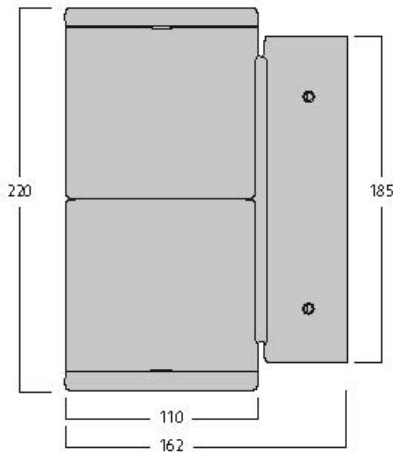

### Dimensions (mm)

### Photometrics

Distance [m]	Cone diameter [m]	E10%	E50%	E90%	Illuminance [lx]
0.5	0.36	1303	193*	848	
1.0	0.72	323	193*	109	
1.5	1.08	146	193*	64	
2.0	1.44	81	193*	38	
2.5	1.80	50	193*	23	
3.0	2.16	36	193*	16	

## Physical data

Housing colour	RAL 9022 - Pearl light grey
IP rating	IP65
IK rating	IK07
Diffuser finish	Transparent
Diffuser material	Glass
Nominal Product Length (mm)	162
Nominal Product Width (mm)	110
Nominal Product Height (mm)	220
Weight (kg)	2.444

## Packaging

Product EAN number	8711971800392
Packaging single length / height (cm)	23.0
Packaging single width (cm)	32.3
Packaging single depth (cm)	11.5
DUN14 (inner)	08711971800392
Units per outer package	1
Packaging outer length / height (cm)	23.0
Packaging outer width (cm)	32.3
Packaging outer depth (cm)	11.5