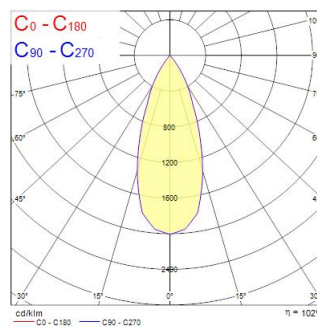

Technical Assets

Dimensions (mm)

Photometrics

Distance [m]	Cone diameter [m]	E10° [lx]	E30° [lx]	Footcandle [fc]
0.5	0.36	12074	1937	842.4
1.0	0.72	3019	484.3	210.6
1.5	1.08	1339	215.4	91.5
2.0	1.44	755	121.1	51.9
2.5	1.80	465	75.7	32.4
3.0	2.16	304	48.5	21.6

Distance [m] Cone diameter [m] Illuminance [lx]
 C0 - C180 (Half beam angle: 39.6°)

Inverto Pend Rmt NW Eb White

Item No: 3080062

SYLVANIA

General data

Product name	Inverto Pend Rmt NW Eb White
Technology	LED
Cap/Base	N/A
Housing	Aluminium
Mount	Pendant surface
Environment	Internal
General application	Hospitality
Operating temperature range (°C)	-25°C...+25°C
Performance ambient temperature Tq (°C)	25
ETIM Class	EC001743
Warranty	5 years

Optical data

Fixture luminous flux (lm)	1617
Luminaire efficacy (lm/W)	101
LOR (%)	100
Correlated colour temperature (k)	4000
Light colour	Neutral White
CRI (Ra)	80
Colour Consistency (SDCM)	3
Adjustable chromaticity	N
Beam Angle (°)	40
Photobiological Risk Group	RG1

Lifetime data

Lifespan L70 B50	60000
Lifespan L80 B20	60000
Lifespan L90 B10	56100

Physical data

Housing colour	RAL 9016 - Traffic white / Bezel
IP rating	IP20
IK rating	IK07
Diffuser finish	Transparent
Diffuser material	Glass
Nominal Product Length (mm)	110
Nominal Product Width (mm)	110
Nominal Product Height (mm)	110
Weight (kg)	1.429