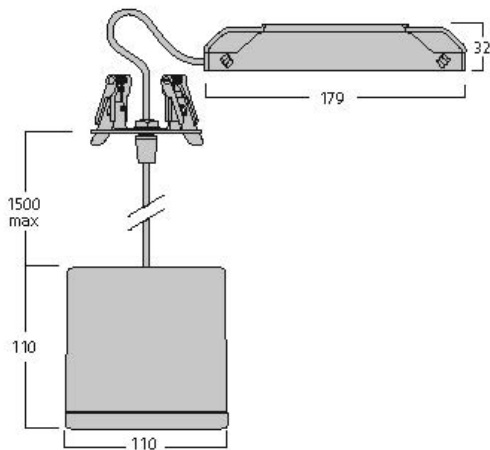

Technical Assets

Dimensions (mm)

Photometrics

Distance [m]	Cone diameter [m]	E10° [lx]	E30° [lx]	Footcandle [fc]
0.5	0.36	12074	1937	842.4
1.0	0.72	3019	484.3	210.6
1.5	1.08	1339	215.4	91.5
2.0	1.44	755	121.1	51.9
2.5	1.80	465	75.7	32.4
3.0	2.16	304	48.5	21.6

Distance [m] Cone diameter [m] Illuminance [lx]
 C0 - C180 (Half beam angle: 39.6°)

Inverto Pend Rmt NW Eb White

Item No: 3080062

SYLVANIA

General data

Product name	Inverto Pend Rmt NW Eb White
Technology	LED
Cap/Base	N/A
Housing	Aluminium
Mount	Pendant surface
Environment	Internal
General application	Hospitality
Operating temperature range (°C)	-25°C...+25°C
Performance ambient temperature Tq (°C)	25
ETIM Class	EC001743
Warranty	5 years

Lifetime data

Lifespan L70 B50	60000
Lifespan L80 B20	60000
Lifespan L90 B10	56100

Physical data

Housing colour	RAL 9016 - Traffic white / Bezel
IP rating	IP20
IK rating	IK07
Diffuser finish	Transparent
Diffuser material	Glass
Nominal Product Length (mm)	110
Nominal Product Width (mm)	110
Nominal Product Height (mm)	110
Weight (kg)	1.429

Inverto Pend Rmt NW Eb White

Item No: 3080062

Packaging

Product EAN number	8711971800620
Packaging single length / height (cm)	18.5
Packaging single width (cm)	29.6
Packaging single depth (cm)	11.5
DUN14 (inner)	08711971800620
Units per outer package	1
Packaging outer length / height (cm)	18.5
Packaging outer width (cm)	29.6
Packaging outer depth (cm)	11.5