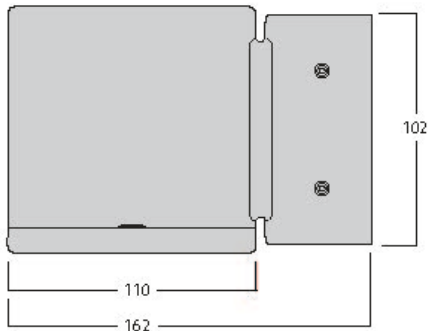

Technical Assets

Dimensions (mm)

Photometrics

Distance [m]	Cone diameter [m]	Beam diameter [m]	Beam diameter [in]	Illuminance [lx]
0.5	0.36	Ø107	19.8"	1285
1.0	0.72	Ø214	19.8"	314
1.5	1.08	Ø321	19.8"	136
2.0	1.44	Ø428	19.8"	75
2.5	1.80	Ø535	19.8"	48
3.0	2.16	Ø642	19.8"	32

Distance [m] Cone diameter [m] Illuminance [lx]
 C0 - C180 (Half beam angle: 39.6°)

Inverto Direct WW Eb Black

Item No: 3080085

General data

Product name	Inverto Direct WW Eb Black
Technology	LED
Housing	Aluminium
Mount	Wall surface mounted
Environment	Internal/External
General application	Hospitality
Operating temperature range (°C)	-25°C...+25°C
Performance ambient temperature Tq (°C)	25
ETIM Class	EC002892
E-number SE	7702871
Warranty	5 years

Physical data

Housing colour	RAL 9005 - Jet black
IP rating	IP65
IK rating	IK07
Diffuser finish	Transparent
Diffuser material	Glass
Nominal Product Length (mm)	162
Nominal Product Width (mm)	110
Nominal Product Height (mm)	110
Weight (kg)	1.461

Inverto Direct WW Eb Black

Item No: 3080085

Packaging

Product EAN number	8711971800859
Packaging single length / height (cm)	23.5
Packaging single width (cm)	19.4
Packaging single depth (cm)	11.5
DUN14 (inner)	08711971800859
Units per outer package	1
Packaging outer length / height (cm)	23.5
Packaging outer width (cm)	19.4
Packaging outer depth (cm)	11.5