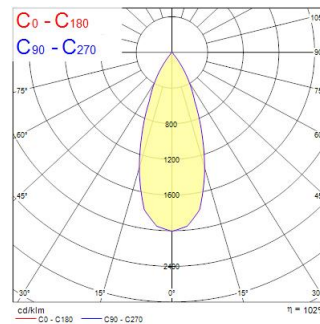

Technical Assets

Dimensions (mm)

Photometrics

Distance [m]	Cone diameter [m]	Beam diameter [m]	Beam diameter [in]	Illuminance [lx]
0.5	0.36	Ø107	19.8"	1285
1.0	0.72	Ø214	19.8"	314
1.5	1.08	Ø321	19.8"	136
2.0	1.44	Ø428	19.8"	75
2.5	1.80	Ø535	19.8"	48
3.0	2.16	Ø642	19.8"	32

Distance [m] Cone diameter [m] Illuminance [lx]
 C0 - C180 (Half beam angle: 39.6°)

Inverto Direct WW Eb Black

Item No: 3080085

General data

Product name	Inverto Direct WW Eb Black
Technology	LED
Housing	Aluminium
Mount	Wall surface mounted
Environment	Internal/External
General application	Hospitality
Operating temperature range (°C)	-25°C...+25°C
Performance ambient temperature Tq (°C)	25
ETIM Class	EC002892
E-number SE	7702871
Warranty	5 years

Optical data

Fixture luminous flux (lm)	1566 / 1980
Luminaire efficacy (lm/W)	98
LOR (%)	100
Correlated colour temperature (k)	3000
Light colour	Warm White
CRI (Ra)	80
Colour Consistency (SDCM)	3
Adjustable chromaticity	N
Beam Angle (°)	40
Distribution type	Direct
Photobiological Risk Group	RG1