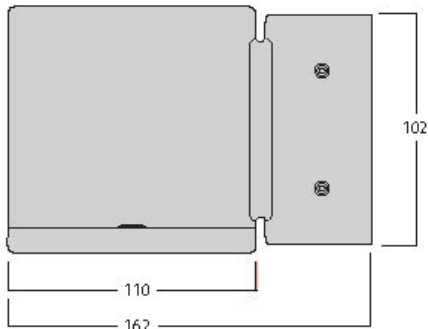

Technical Assets

Dimensions (mm)

Photometrics

Distance [m]	Cone diameter [m]	Beam diameter [m]	Illuminance [lx]
0.5	0.36	0.36	1285
1.0	0.72	0.72	314
1.5	1.08	1.08	136
2.0	1.44	1.44	75
2.5	1.80	1.80	48
3.0	2.16	2.16	32

Distance [m] Cone diameter [m] Illuminance [lx]
C0 - C180 (Half beam angle: 39.6°)

Inverto Direct WW 1-10v Black

Item No: 3080089

General data

Product name	Inverto Direct WW 1-10v Black
Technology	LED
Housing	Aluminium
Mount	Wall surface mounted
Environment	Internal/External
General application	Hospitality
Operating temperature range (°C)	-25°C...+25°C
Performance ambient temperature Tq (°C)	25
ETIM Class	EC002892
E-number FI	4579301
E-number SE	7702956

Physical data

Housing colour	RAL 9005 - Jet black
IP rating	IP65
IK rating	IK07
Diffuser finish	Transparent
Diffuser material	Glass
Nominal Product Length (mm)	162
Nominal Product Width (mm)	110
Nominal Product Height (mm)	110
Weight (kg)	1.461

Inverto Direct WW 1-10v Black

Item No: 3080089

Packaging

Product EAN number	8711971800897
Packaging single length / height (cm)	23.5
Packaging single width (cm)	19.4
Packaging single depth (cm)	11.5
DUN14 (inner)	08711971800897
Units per outer package	1
Packaging outer length / height (cm)	23.5
Packaging outer width (cm)	19.4
Packaging outer depth (cm)	11.5