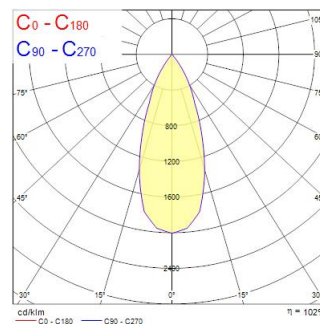

Technical Assets

Dimensions (mm)

Photometrics

Distance [m]	Cone diameter [m]	Beam diameter [m]	Illuminance [lx]
0.5	0.36	0.36	1285
1.0	0.72	0.72	314
1.5	1.08	1.08	136
2.0	1.44	1.44	75
2.5	1.80	1.80	48
3.0	2.16	2.16	32

Distance [m] Cone diameter [m] Illuminance [lx]
C0 - C180 (Half beam angle: 39.6°)

Inverto Direct WW 1-10v Black

Item No: 3080089

General data

Product name	Inverto Direct WW 1-10v Black
Technology	LED
Housing	Aluminium
Mount	Wall surface mounted
Environment	Internal/External
General application	Hospitality
Operating temperature range (°C)	-25°C...+25°C
Performance ambient temperature Tq (°C)	25
ETIM Class	EC002892
E-number FI	4579301
E-number SE	7702956

Optical data

Fixture luminous flux (lm)	1566 / 1980
Luminaire efficacy (lm/W)	98
LOR (%)	100
Correlated colour temperature (k)	3000
Light colour	Warm White
CRI (Ra)	80
Colour Consistency (SDCM)	3
Adjustable chromaticity	N
Beam Angle (°)	40
Distribution type	Direct
Photobiological Risk Group	RG1

Physical data

Housing colour	RAL 9005 - Jet black
IP rating	IP65
IK rating	IK07
Diffuser finish	Transparent
Diffuser material	Glass
Nominal Product Length (mm)	162
Nominal Product Width (mm)	110
Nominal Product Height (mm)	110
Weight (kg)	1.461