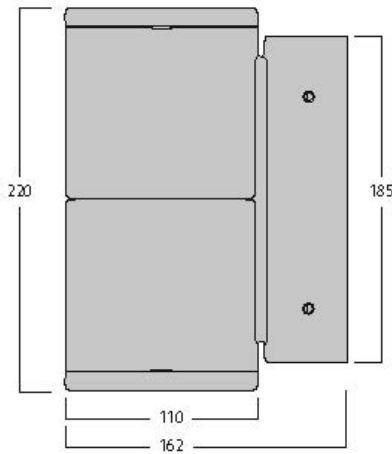

# Inverto Dir/Ind WW 1-10V White

Item No: 3080102

**SYLVANIA**

**PRO**<sup>TM</sup>

Surface Wall mounted direct / indirect luminaire, wire to base with pluggable connection for easy installation, suitable for looping, white coloured aluminium housing, 3130lm (2 x 1565lm), 30W, 104lm/W,3000K, 350mA, CRI:80, 40° beam Angle, 1-10V dimmable, IP65, IK07, lifespan: 60,000hrs (L80:B20), 23.00x32.2x11.5mm.

### Dimensions (mm)

## Physical data

Housing colour	RAL 9016 - Traffic white / Bezel
IP rating	IP65
IK rating	IK07
Diffuser finish	Transparent
Diffuser material	Glass
Nominal Product Length (mm)	162
Nominal Product Width (mm)	110
Nominal Product Height (mm)	220
Weight (kg)	2.444

## Packaging

Product EAN number	8711971801023
Packaging single length / height (cm)	23.0
Packaging single width (cm)	32.3
Packaging single depth (cm)	11.5
DUN14 (inner)	08711971801023
Units per outer package	1
Packaging outer length / height (cm)	23.0
Packaging outer width (cm)	32.3
Packaging outer depth (cm)	11.5