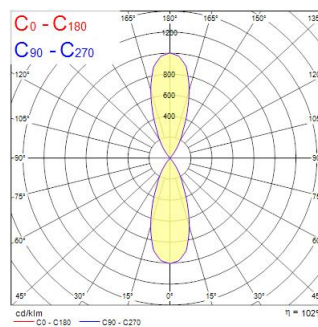

# Inverto Dir/Ind WW 1-10V White

Item No: 3080102

**SYLVANIA**

**PRO**<sup>TM</sup>

Surface Wall mounted direct / indirect luminaire, wire to base with pluggable connection for easy installation, suitable for looping, white coloured aluminium housing, 3130lm (2 x 1565lm), 30W, 104lm/W,3000K, 350mA, CRI:80, 40° beam Angle, 1-10V dimmable, IP65, IK07, lifespan: 60,000hrs (L80:B20), 23.00x32.2x11.5mm.

### Dimensions (mm)

### Photometrics

Distance [m]	Cone diameter [m]	E10° [lx]	E30° [lx]	Footcandle [fc]
0.5	0.36	1259	304	1259
1.0	0.72	314	76	314
1.5	1.08	139	35	139
2.0	1.44	78	19	78
2.5	1.80	50	12	50
3.0	2.16	30	7	30

Distance [m] Cone diameter [m] Illuminance [lx]  
 C0 - C180 (Half beam angle: 39.6°)