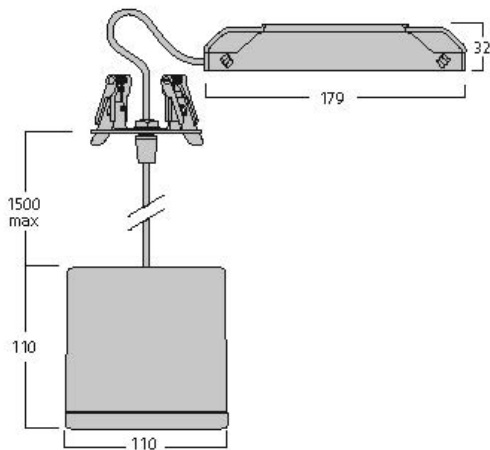

Technical Assets

Dimensions (mm)

Photometrics

Distance [m]	Cone diameter [m]	E10° [lx]	E30° [lx]	E50° [lx]	E70° [lx]	E90° [lx]	Beam diameter [m]	Illuminance [lx]
0.5	0.36	1285	823	514	341	253	0.36	1285
1.0	0.72	314	193	126	83	61	0.72	314
1.5	1.08	136	84	55	36	27	1.08	136
2.0	1.44	78	48	31	20	15	1.44	78
2.5	1.80	50	31	20	13	10	1.80	50
3.0	2.16	34	21	14	9	7	2.16	34

Distance [m] Cone diameter [m] Illuminance [lx]
 C0 - C180 (Half beam angle: 39.6°)

Inverto Pend Rmt WW Eb Black

Item No: 3080121

SYLVANIA

General data

Product name	Inverto Pend Rmt WW Eb Black
Technology	LED
Cap/Base	N/A
Housing	Aluminium
Mount	Pendant surface
Environment	Internal
General application	Hospitality
Operating temperature range (°C)	-25°C...+25°C
Performance ambient temperature Tq (°C)	25
ETIM Class	EC001743
Warranty	5 years

Lifetime data

Lifespan L70 B50	60000
Lifespan L80 B20	60000
Lifespan L90 B10	56100

Physical data

Housing colour	RAL 9005 - Jet black
IP rating	IP20
IK rating	IK07
Diffuser finish	Transparent
Diffuser material	Glass
Nominal Product Length (mm)	110
Nominal Product Width (mm)	110
Nominal Product Height (mm)	110
Weight (kg)	1.429

Inverto Pend Rmt WW Eb Black

Item No: 3080121

Packaging

Product EAN number	8711971801214
Packaging single length / height (cm)	18.5
Packaging single width (cm)	29.6
Packaging single depth (cm)	11.5
DUN14 (inner)	08711971801214
Units per outer package	1
Packaging outer length / height (cm)	18.5
Packaging outer width (cm)	29.6
Packaging outer depth (cm)	11.5