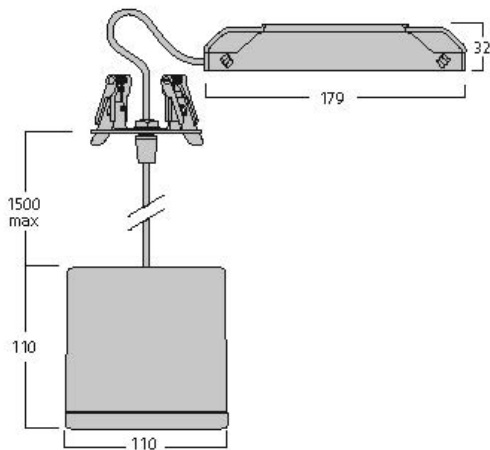

Technical Assets

Dimensions (mm)

Photometrics

Distance [m]	Cone diameter [m]	E10° [lx]	E30° [lx]	E50° [lx]	E70° [lx]	E90° [lx]	Illuminance [lx]
0.5	0.36	1285	193*	541	213	146	800
1.0	0.72	314	193*	136	54	38	200
1.5	1.08	136	193*	78	23	16	80
2.0	1.44	78	193*	50	15	11	40
2.5	1.80	50	193*	34	11	8	27
3.0	2.16	34	193*	23	8	6	18

Distance [m] Cone diameter [m] Illuminance [lx]
 * C0 - C180 (Half beam angle: 39.6°)

Inverto Pend Rmt WW Eb White

Item No: 3080122

SYLVANIA

General data

Product name	Inverto Pend Rmt WW Eb White
Technology	LED
Cap/Base	N/A
Housing	Aluminium
Mount	Pendant surface
Environment	Internal
General application	Hospitality
Operating temperature range (°C)	-25°C...+25°C
Performance ambient temperature Tq (°C)	25
ETIM Class	EC001743
Warranty	5 years

Lifetime data

Lifespan L70 B50	60000
Lifespan L80 B20	60000
Lifespan L90 B10	56100

Physical data

Housing colour	RAL 9016 - Traffic white / Bezel
IP rating	IP20
IK rating	IK07
Diffuser finish	Transparent
Diffuser material	Glass
Nominal Product Length (mm)	110
Nominal Product Width (mm)	110
Nominal Product Height (mm)	110
Weight (kg)	1.429

Inverto Pend Rmt WW Eb White

Item No: 3080122

Packaging

Product EAN number	8711971801221
Packaging single length / height (cm)	18.5
Packaging single width (cm)	29.6
Packaging single depth (cm)	11.5
DUN14 (inner)	08711971801221
Units per outer package	1
Packaging outer length / height (cm)	18.5
Packaging outer width (cm)	29.6
Packaging outer depth (cm)	11.5