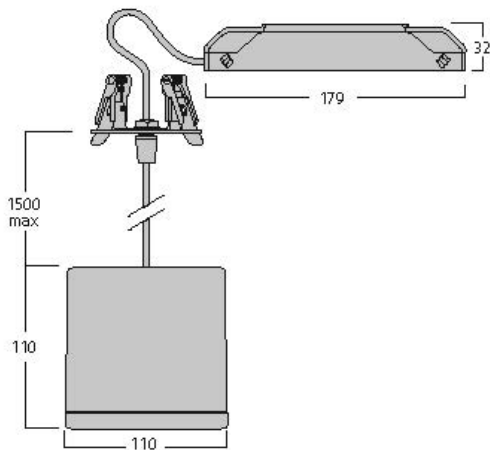

### Dimensions (mm)

### Photometrics

Distance [m]	Cone diameter [m]	E10° [lx]	E30° [lx]	E50° [lx]	E70° [lx]
0.5	0.36	1285	823		
1.0	0.72	314	193		
1.5	1.08	136	84		
2.0	1.44	78	48		
2.5	1.80	50	31		
3.0	2.16	34	21		

Distance [m] Cone diameter [m] Illuminance [lx]  
 C0 - C180 (Half beam angle: 39.6°)

## Physical data

IP rating	IP20
IK rating	IK07
Diffuser finish	Transparent
Diffuser material	Glass
Nominal Product Length (mm)	110
Nominal Product Width (mm)	110
Nominal Product Height (mm)	110
Weight (kg)	1.429

## Packaging

Product EAN number	8711971801245
Packaging single length / height (cm)	18.5
Packaging single width (cm)	29.6
Packaging single depth (cm)	11.5
DUN14 (inner)	08711971801245
Units per outer package	1
Packaging outer length / height (cm)	18.5
Packaging outer width (cm)	29.6
Packaging outer depth (cm)	11.5