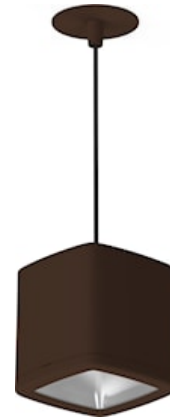

# Inverto Pend Rmt WW Eb Rust

Item No: 3080124

**SYLVANIA**

**PRO**<sup>TM</sup>

Pendant luminaire with remote driver, wire to base with pluggable connection for easy installation, suitable for looping, switchable driver, rust coloured aluminium housing, 1,566lm, 16W, 98lm/W, 3000K, 350mA, CRI:80, 40° beam Angle, non-dimmable, IP20, IK07, lifespan: 60,000hrs (L80:B20), 18.50x29.6x11.5mm.

### Dimensions (mm)

# Inverto Pend Rmt WW Eb Rust

Item No: 3080124

**SYLVANIA**