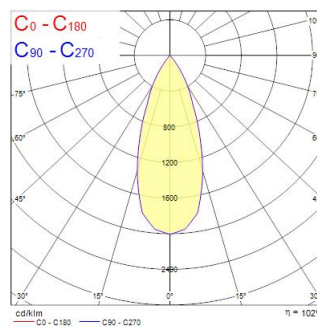

### Dimensions (mm)

### Photometrics

Distance [m]	Cone diameter [m]	E10° [lx]	E30° [lx]	E50° [lx]	E70° [lx]
0.5	0.36	1285	823		
1.0	0.72	314	193		
1.5	1.08	136	84		
2.0	1.44	78	48		
2.5	1.80	50	31		
3.0	2.16	34	21		

Distance [m] Cone diameter [m] Illuminance [lx]  
 C0 - C180 (Half beam angle: 39.6°)