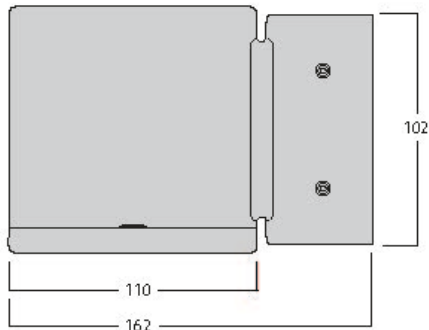

Technical Assets

Dimensions (mm)

Photometrics

Distance [m]	Cone diameter [m]	E10%	E50%	E90%	Illuminance [lx]
0.5	0.36	5171	5171	193°	12974
1.0	0.72	5171	5171	193°	3244
1.5	1.08	5171	5171	193°	1442
2.0	1.44	5171	5171	193°	811
2.5	1.80	5171	5171	193°	519
3.0	2.16	5171	5171	193°	360

Distance [m] Cone diameter [m] Illuminance [lx]
 C0 - C180 (Half beam angle: 39.6°)

Inverto Direct NW Eb White

Item No: 3081026

SYLVANIA

General data

Product name	Inverto Direct NW Eb White
Technology	LED
Cap/Base	N/A
Housing	Aluminium
Mount	Wall surface mounted
Environment	Internal/External
General application	Hospitality
Operating temperature range (°C)	-25°C...+25°C
Performance ambient temperature Tq (°C)	25
ETIM Class	EC002892
E-number FI	4579334
Warranty	5 years

Lifetime data

Lifespan L70 B50	60000
Lifespan L80 B20	60000
Lifespan L90 B10	56100

Inverto Direct NW Eb White

Item No: 3081026

Physical data

Housing colour	RAL 9016 - Traffic white / Bezel
IP rating	IP65
IK rating	IK07
Diffuser finish	Transparent
Diffuser material	Glass
Nominal Product Length (mm)	162
Nominal Product Width (mm)	110
Nominal Product Height (mm)	110
Weight (kg)	1.461

Packaging

Product EAN number	8711971810261
Packaging single length / height (cm)	23.5
Packaging single width (cm)	19.4
Packaging single depth (cm)	11.5
DUN14 (inner)	08711971810261
Units per outer package	1
Packaging outer length / height (cm)	23.5
Packaging outer width (cm)	19.4
Packaging outer depth (cm)	11.5