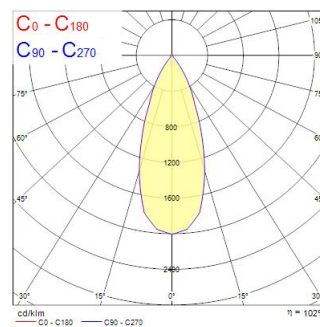

Technical Assets

Dimensions (mm)

Photometrics

Distance [m]	Cone diameter [m]	E10%	E50%	E90%	Illuminance [lx]
0.5	0.36	5171	5171	193°	12974
1.0	0.72	5171	5171	193°	3244
1.5	1.08	5171	5171	193°	1442
2.0	1.44	5171	5171	193°	811
2.5	1.80	5171	5171	193°	519
3.0	2.16	5171	5171	193°	360

Distance [m] Cone diameter [m] Illuminance [lx]
 C0 - C180 (Half beam angle: 39.6°)

Inverto Direct NW Eb White

Item No: 3081026

SYLVANIA

General data

Product name	Inverto Direct NW Eb White
Technology	LED
Cap/Base	N/A
Housing	Aluminium
Mount	Wall surface mounted
Environment	Internal/External
General application	Hospitality
Operating temperature range (°C)	-25°C...+25°C
Performance ambient temperature Tq (°C)	25
ETIM Class	EC002892
E-number FI	4579334
Warranty	5 years

Optical data

Fixture luminous flux (lm)	1617
Luminaire efficacy (lm/W)	101
LOR (%)	100
Correlated colour temperature (k)	4000
Light colour	Neutral White
CRI (Ra)	80
Colour Consistency (SDCM)	3
Adjustable chromaticity	N
Beam Angle (°)	40
Photobiological Risk Group	RG1

Lifetime data

Lifespan L70 B50	60000
Lifespan L80 B20	60000
Lifespan L90 B10	56100

Inverto Direct NW Eb White

Item No: 3081026

Physical data

Housing colour	RAL 9016 - Traffic white / Bezel
IP rating	IP65
IK rating	IK07
Diffuser finish	Transparent
Diffuser material	Glass
Nominal Product Length (mm)	162
Nominal Product Width (mm)	110
Nominal Product Height (mm)	110
Weight (kg)	1.461