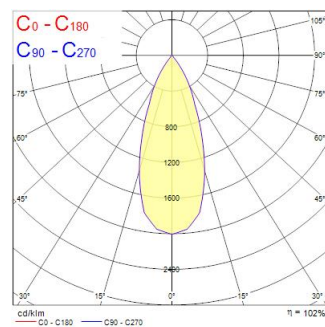

Technical Assets

Dimensions (mm)

Photometrics

Distance [m]	Cone diameter [m]	E10° [lx]	E30° [lx]	E50° [lx]	E70° [lx]	E90° [lx]
0.5	0.36	1274	842			
1.0	0.72	324	216			
1.5	1.08	142	93			
2.0	1.44	81	52			
2.5	1.80	52	34			
3.0	2.16	36	23			

Distance [m] Cone diameter [m] Illuminance [lx]
 C0 - C180 (Half beam angle: 39.6°)

Inverto Direct NW Eb Silver

Item No: 3081027

SYLVANIA

General data

Product name	Inverto Direct NW Eb Silver
Technology	LED
Cap/Base	N/A
Housing	Aluminium
Mount	Wall surface mounted
Environment	Internal/External
General application	Hospitality
Operating temperature range (°C)	-25°C...+25°C
Performance ambient temperature Tq (°C)	25
ETIM Class	EC002892
E-number FI	4579335
Warranty	5 years

Optical data

Fixture luminous flux (lm)	1617
Luminaire efficacy (lm/W)	101
LOR (%)	100
Correlated colour temperature (k)	4000
Light colour	Neutral White
CRI (Ra)	80
Colour Consistency (SDCM)	3
Adjustable chromaticity	N
Beam Angle (°)	40
Photobiological Risk Group	RG1

Lifetime data

Lifespan L70 B50	60000
Lifespan L80 B20	60000
Lifespan L90 B10	56100

Inverto Direct NW Eb Silver

Item No: 3081027

Physical data

Housing colour	RAL 9022 - Pearl light grey
IP rating	IP65
IK rating	IK07
Diffuser finish	Transparent
Diffuser material	Glass
Nominal Product Length (mm)	162
Nominal Product Width (mm)	110
Nominal Product Height (mm)	110
Weight (kg)	1.461