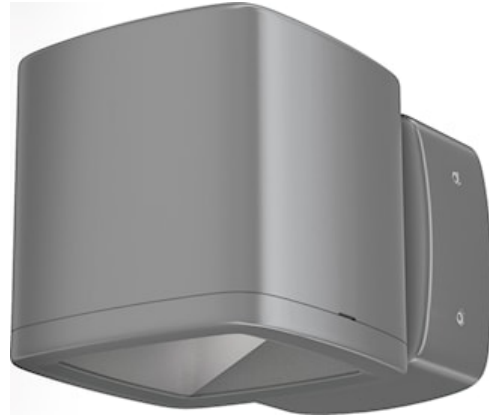

Inverto Direct NW Eb Silver

Item No: 3081027

PROTM

Surface Wall mounted luminaire, wire to base with pluggable connection for easy installation, suitable for looping, silver coloured aluminium housing, 1,617lm, 16W, 101lm/W, 4000K, 350mA , CRI:80, 40° beam Angle, non-dimmable, IP65, IK07, lifespan: 60,000hrs (L80:B20), 162 x 110 x 110 mm.

Distance [m] Cone diameter [m] Illuminance [lx]
 C0 - C180 (Half beam angle: 39.6°)

Inverto Direct NW Eb Silver

Item No: 3081027

SYLVANIA

General data

Product name	Inverto Direct NW Eb Silver
Technology	LED
Cap/Base	N/A
Housing	Aluminium
Mount	Wall surface mounted
Environment	Internal/External
General application	Hospitality
Operating temperature range (°C)	-25°C...+25°C
Performance ambient temperature Tq (°C)	25
ETIM Class	EC002892
E-number FI	4579335
Warranty	5 years

Lifetime data

Lifespan L70 B50	60000
Lifespan L80 B20	60000
Lifespan L90 B10	56100

Inverto Direct NW Eb Silver

Item No: 3081027

Physical data

Housing colour	RAL 9022 - Pearl light grey
IP rating	IP65
IK rating	IK07
Diffuser finish	Transparent
Diffuser material	Glass
Nominal Product Length (mm)	162
Nominal Product Width (mm)	110
Nominal Product Height (mm)	110
Weight (kg)	1.461