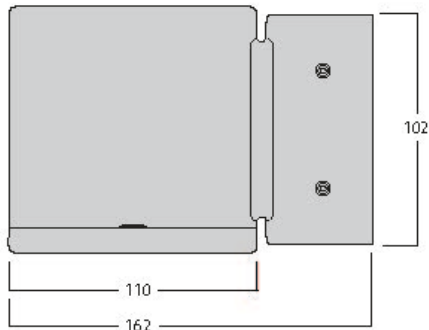

Technical Assets

Dimensions (mm)

Photometrics

Distance [m]	Cone diameter [m]	E10° [lx]	E30° [lx]	E50° [lx]	E70° [lx]	E90° [lx]
0.5	0.36	1274	842			
1.0	0.72	324	216			
1.5	1.08	142	93			
2.0	1.44	81	52			
2.5	1.80	52	34			
3.0	2.16	36	23			

Distance [m] Cone diameter [m] Illuminance [lx]
 C0 - C180 (Half beam angle: 39.6°)

Inverto Direct NW Eb Silver

Item No: 3081027

SYLVANIA

General data

Product name	Inverto Direct NW Eb Silver
Technology	LED
Cap/Base	N/A
Housing	Aluminium
Mount	Wall surface mounted
Environment	Internal/External
General application	Hospitality
Operating temperature range (°C)	-25°C...+25°C
Performance ambient temperature Tq (°C)	25
ETIM Class	EC002892
E-number FI	4579335
Warranty	5 years

Lifetime data

Lifespan L70 B50	60000
Lifespan L80 B20	60000
Lifespan L90 B10	56100

Inverto Direct NW Eb Silver

Item No: 3081027

Physical data

Housing colour	RAL 9022 - Pearl light grey
IP rating	IP65
IK rating	IK07
Diffuser finish	Transparent
Diffuser material	Glass
Nominal Product Length (mm)	162
Nominal Product Width (mm)	110
Nominal Product Height (mm)	110
Weight (kg)	1.461

Packaging

Product EAN number	8711971810278
Packaging single length / height (cm)	23.5
Packaging single width (cm)	19.4
Packaging single depth (cm)	11.5
DUN14 (inner)	08711971810278
Units per outer package	1
Packaging outer length / height (cm)	23.5
Packaging outer width (cm)	19.4
Packaging outer depth (cm)	11.5