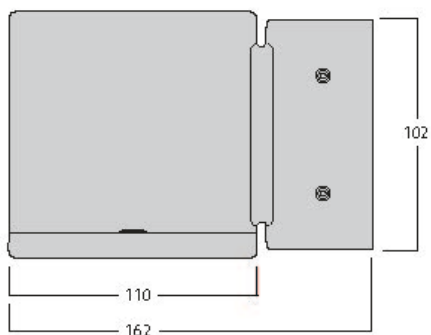

Inverto Direct NW ASYM Black

Item No: 3081029

SYLVANIA

PROTM

Surface Wall mounted luminaire, wire to base with pluggable connection for easy installation, suitable for looping, black coloured aluminium housing, 1,617lm, 16W, 101lm/W, 4000K, 350mA, CRI:80, Asymmetric beam Angle, non-dimmable, IP65, IK07, lifespan: 60,000hrs (L80:B20), 162 x 110 x 110 mm.

Technical Assets

Dimensions (mm)

Photometrics

Inverto Direct NW ASYM Black

Item No: 3081029

SYLVANIA

General data

Product name	Inverto Direct NW ASYM Black
Technology	LED
Cap/Base	N/A
Housing	Aluminium
Mount	Wall surface mounted
Environment	Internal/External
General application	Hospitality
Operating temperature range (°C)	-25°C...+25°C
Performance ambient temperature Tq (°C)	25
ETIM Class	EC002892
E-number FI	4579337
Warranty	5 years

Lifetime data

Lifespan L70 B50	60000
Lifespan L80 B20	60000
Lifespan L90 B10	56100

Inverto Direct NW ASYM Black

Item No: 3081029

Physical data

Housing colour	RAL 9005 - Jet black
IP rating	IP65
IK rating	IK07
Diffuser finish	Transparent
Diffuser material	Glass
Nominal Product Length (mm)	162
Nominal Product Width (mm)	110
Nominal Product Height (mm)	110
Weight (kg)	1.461

Packaging

Product EAN number	8711971810292
Packaging single length / height (cm)	23.5
Packaging single width (cm)	19.4
Packaging single depth (cm)	11.5
DUN14 (inner)	08711971810292
Units per outer package	1
Packaging outer length / height (cm)	23.5
Packaging outer width (cm)	19.4
Packaging outer depth (cm)	11.5