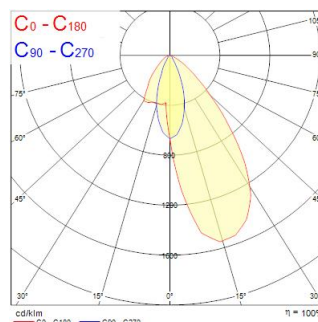

Photometrics