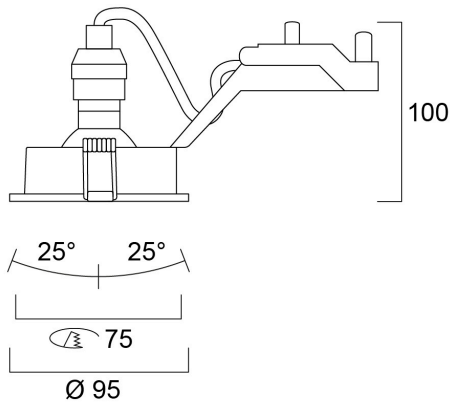

INSET TR SW IP44 OUTDOOR WH EX-LMP

Item No: 3084030

SYLVANIA

PROTM

75mm cut out. 2 x 25° Tilt. Round bezel.

Technical Assets

Dimensions (mm)

Photometrics

INSET TR SW IP44 OUTDOOR WH EX-LMP

Item No: 3084030

SYLVANIA

General data

Product name	INSET TR SW IP44 OUTDOOR WH EX-LMP
Technology	Light Source Not Integrated
Cap/Base	GU10
Housing	Aluminium
Mount	Ceiling recessed mounting
Environment	Indoor
General application	Hospitality, Residential & Consumer
ETIM Class	EC001744
E-number FI	4271330
E-number SE	7463870
Warranty	3 years

Physical data

Housing colour	White
IP rating	IP44/20
IK rating	IK02
Nominal Product Length (mm)	95
Nominal Product Width (mm)	95
Nominal Product Height (mm)	100
Weight (kg)	0.175
Recessed Depth (mm)	100

Packaging

Product EAN number	8711971840305
Packaging single length / height (cm)	13.1
Packaging single width (cm)	10.07
Packaging single depth (cm)	8.4
DUN14 (inner)	18711971840302
Units per outer package	30
Packaging outer length / height (cm)	28.7
Packaging outer width (cm)	53.1
Packaging outer depth (cm)	28.5