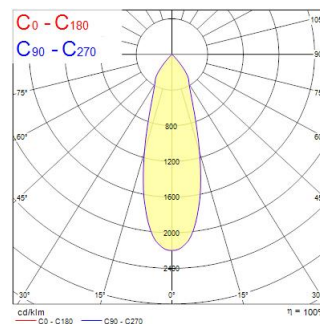

Photometrics

Distance [m]	Cone diameter [m]	Beam diameter [m]	Beam angle [°]	Illuminance [lx]
0.5	0.29	0.29	16.1°	4068 16163
1.0	0.58	0.58	16.1°	1027 4042
1.5	0.87	0.87	16.1°	454 2019
2.0	1.15	1.15	16.1°	287 1139
2.5	1.44	1.44	16.1°	183 727
3.0	1.73	1.73	16.1°	136 558

Distance [m] Cone diameter [m] Illuminance [lx]
C0 - C180 (Half beam angle: 32.2°)