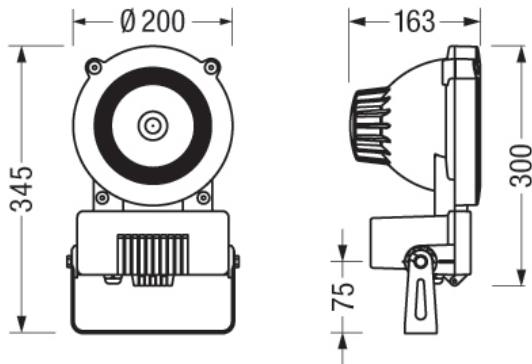

Technical Assets

Dimensions (mm)

Photometrics

Distance [m]	Cone diameter [m]	Beam diameter [m]	Beam angle [°]	Illuminance [lx]
0.5	0.29	0.29	16.1°	4068 16163
1.0	0.58	0.58	16.1°	1027 4042
1.5	0.87	0.87	16.1°	454 2019
2.0	1.15	1.15	16.1°	287 1139
2.5	1.44	1.44	16.1°	183 727
3.0	1.73	1.73	16.1°	136 558

Distance [m] Cone diameter [m] Illuminance [lx]
C0 - C180 (Half beam angle: 32.2°)

TARG/ROUND MEDIUM 4650LM COB LED 3K AL

Item No: 4070589

Concord

General data

Product name	TARG/ROUND MEDIUM 4650LM COB LED 3K AL
Technology	LED
Housing	Aluminium
Mount	Wall surface mounted, Ground mounted
Environment	External
General application	Office, Hospitality, Retail, Logistics & Industry, Education, Museums & Galleries
ETIM Class	EC001744
Warranty	5 years

Electrical data

Electrical protection	Class I
Dimmable	No
Nominal Frequency (Hz)	50Hz

Lifetime data

Lifespan L80 B10	50000
------------------	-------

Physical data

Housing colour	RAL 9007 - Aluminium grey
IP rating	IP66
IK rating	IK08
Nominal Product Length (mm)	163
Nominal Product Width (mm)	200
Nominal Product Height (mm)	345
Weight (kg)	4.0

Packaging

Product EAN number	5026524705899
Packaging single length / height (cm)	33.0
Packaging single width (cm)	24.0
Packaging single depth (cm)	20.0
DUN14 (inner)	05026524705899
Units per outer package	1
Packaging outer length / height (cm)	33.0
Packaging outer width (cm)	24.0
Packaging outer depth (cm)	20.0