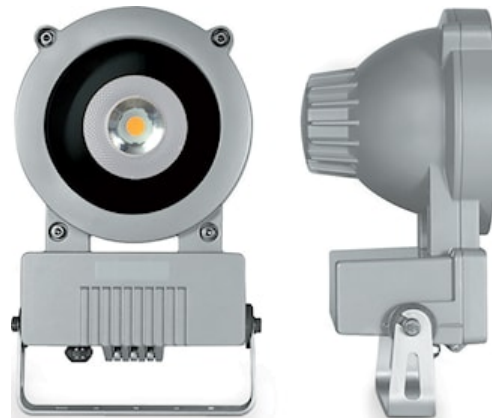

TARG/ROUND MEDIUM 4650LM COB LED 3K AL

Item No: 4070589

Concord

LED Exterior floodlight, Corrosion resistant die-cast aluminium body. Aluminium mounting bracket., 4650lm, 43W, 108lm/W, 3000K, CRI80+, non dimmable, IP66, IK08, (HxWxD) 200x163x345mm, 3 step Mac Adam Ellipse, 4kg, aluminium grey, Classe I, 220-240V, energy class : A++, A+, A

Technical Assets

Dimensions (mm)

Photometrics

Distance [m]	Cone diameter [m]	Beam diameter [m]	Beam angle [°]	Illuminance [lx]
0.5	0.29	0.29	16.1°	4068 16163
1.0	0.58	0.58	16.1°	1027 4042
1.5	0.87	0.87	16.1°	454 2019
2.0	1.15	1.15	16.1°	287 1139
2.5	1.44	1.44	16.1°	183 727
3.0	1.73	1.73	16.1°	136 558

Distance [m] Cone diameter [m] Illuminance [lx]
C0 - C180 (Half beam angle: 32.2°)

TARG/ROUND MEDIUM 4650LM COB LED 3K AL

Item No: 4070589

Concord

General data

Product name	TARG/ROUND MEDIUM 4650LM COB LED 3K AL
Technology	LED
Housing	Aluminium
Mount	Wall surface mounted, Ground mounted
Environment	External
General application	Office, Hospitality, Retail, Logistics & Industry, Education, Museums & Galleries
ETIM Class	EC001744
Warranty	5 years

Optical data

Fixture luminous flux (lm)	4650
Luminaire efficacy (lm/W)	108
LOR (%)	100
Correlated colour temperature (k)	3000
Light colour	Warm White
CRI (Ra)	80
Colour Consistency (SDCM)	3
Beam Angle (°)	32
Photobiological Risk Group	RG1