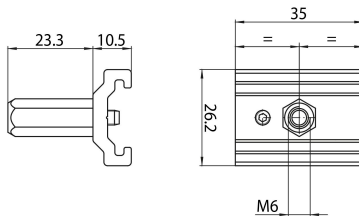

### Dimensions (mm)

### Physical data

Housing colour	White
Nominal Product Length (mm)	35
Nominal Product Width (mm)	26.2
Nominal Product Height (mm)	33.8
Weight (kg)	0.02

## Packaging

Product EAN number	4012289008048
Packaging single length / height (cm)	3.9
Packaging single width (cm)	3.0
Packaging single depth (cm)	2.53
Units per outer package	1
Packaging outer length / height (cm)	3.9
Packaging outer width (cm)	3.0
Packaging outer depth (cm)	2.53