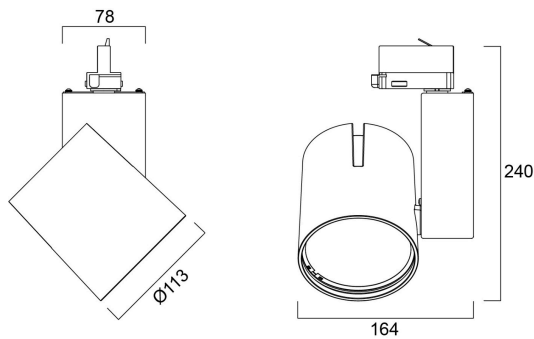

# START Track Spot L 3250lm 930 WB WHT

Item No: 0004867

**SYLVANIA**

Integrated LED spotlight, Textured White - RAL9016, compact and minimalist design, ideal for retail applications, die-cast aluminium body, passive cooling heatsink. Beam angle: 52°, color temperature: 3000K , total system power: 35W, total fixture output: 3260 lm, LOR: 100%, colour rendering: Ra: 90 typical, LED Chromaticity: 3 step MacAdam ellipse, IR/UV free light source without heat radiation, operating voltage: 220-240V / 50-60Hz, drive current: 900mA, electronic driver, non-dimmable, power factor: 0.93, electrical protection: Class II, Global Track 3 Phase adapter suitable for Global trac 3-circuit tracks, ingress protection rating: IP20, suitable for internal environment only, horizontal rotation: 355°, vertical tilt: 90°, dimensions: Ø113x164x240, weight: 1.368kg.

### Dimensions (mm)

### Photometrics

Distance [m]	Cone diameter [m]	Beam diameter [m]	Illuminance [lx]
0.5	0.45	Ø171	18114
1.0	0.96	Ø342	4529
1.5	1.44	Ø513	1811
2.0	1.93	Ø684	905
2.5	2.41	Ø855	362
3.0	2.89	Ø1026	181

Distance [m] Cone diameter [m] Illuminance [lx]  
 — C0 - C180 (Half beam angle: 51.4°)

## Empaquetado

Código EAN	5410288048673
Largo del embalaje individual (cm)	25.0
Ancho del embalaje individual (cm)	19.5
Alto del embalaje individual (cm)	20.0
DUN14 (inner)	05410288048673
Cantidad de unidades por caja	1
Largo / alto del embalaje outer (cm)	25.0
Ancho del embalaje outer (cm)	19.5
Profundidad del embalaje outer (cm)	20.0