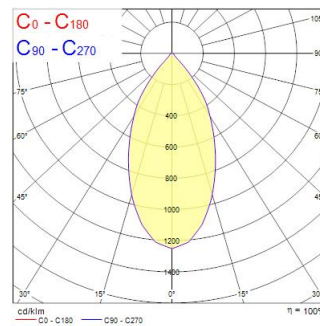

# START Track Spot L 3250lm 930 WB WHT

Item No: 0004867

**SYLVANIA**

Integrated LED spotlight, Textured White - RAL9016, compact and minimalist design, ideal for retail applications, die-cast aluminium body, passive cooling heatsink. Beam angle: 52°, color temperature: 3000K , total system power: 35W, total fixture output: 3260 lm, LOR: 100%, colour rendering: Ra: 90 typical, LED Chromaticity: 3 step MacAdam ellipse, IR/UV free light source without heat radiation, operating voltage: 220-240V / 50-60Hz, drive current: 900mA, electronic driver, non-dimmable, power factor: 0.93, electrical protection: Class II, Global Track 3 Phase adapter suitable for Global trac 3-circuit tracks, ingress protection rating: IP20, suitable for internal environment only, horizontal rotation: 355°, vertical tilt: 90°, dimensions: Ø113x164x240, weight: 1.368kg.

### Dimensions (mm)

### Photometrics

Distance [m]	Cone diameter [m]	Beam diameter [m]	Illuminance [lx]
0.5	0.45	Ø171	18114
1.0	0.96	Ø342	4529
1.5	1.44	Ø513	1811
2.0	1.93	Ø684	905
2.5	2.41	Ø855	362
3.0	2.89	Ø1026	181

Distance [m] Cone diameter [m] Illuminance [lx]  
 — C0 - C180 (Half beam angle: 51.4°)