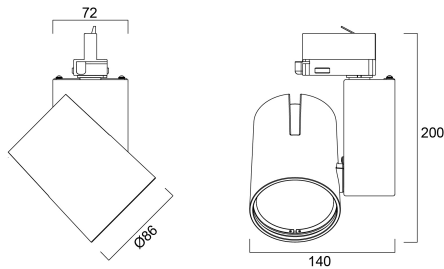

# START Track Spot S 1275lm 930 NB BLK

Item No: 0004883

**SYLVANIA**

Integrated LED spotlight, Textured Black - RAL9005, compact and minimalist design, ideal for retail applications, die-cast aluminium body, passive cooling heatsink. Beam angle: 12°, color temperature: 3000K, total system power: 14W, total fixture output: 1284 lm, LOR: 100%, colour rendering: Ra: 90 typical, LED Chromaticity: 3 step MacAdam ellipse, IR/UV free light source without heat radiation, operating voltage: 220-240V / 50-60Hz, drive current: 350mA, electronic driver, non-dimmable, power factor: 0.92, electrical protection: Class II, Global Track 3 Phase adapter suitable for Global trac 3-circuit tracks, ingress protection rating: IP20, suitable for internal environment only, horizontal rotation: 355°, vertical tilt: 90°, dimensions: Ø86x140x200, weight: 0.940kg.

### Dimensions (mm)

### Photometrics

Distance [m]	Cone diameter [m]	Beam diameter [m]	Illuminance [lx]
0.5	0.11	Ø170	8778
1.0	0.21	Ø340	2194
1.5	0.32	Ø510	957
2.0	0.42	Ø680	567
2.5	0.53	Ø850	414
3.0	0.63	Ø1020	311

Distance [m] Cone diameter [m] Illuminance [lx]  
 — C0 - C180 (Half beam angle: 12.0°)

## Empaquetado

Código EAN	5410288048833
Largo del embalaje individual (cm)	17.5
Ancho del embalaje individual (cm)	15.0
Alto del embalaje individual (cm)	17.5
DUN14 (inner)	05410288048833
Cantidad de unidades por caja	1
Largo / alto del embalaje outer (cm)	17.5
Ancho del embalaje outer (cm)	15.0
Profundidad del embalaje outer (cm)	17.5