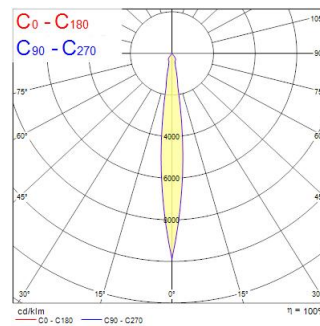

# START Track Spot S 1275lm 930 NB BLK

Item No: 0004883

**SYLVANIA**

Integrated LED spotlight, Textured Black - RAL9005, compact and minimalist design, ideal for retail applications, die-cast aluminium body, passive cooling heatsink. Beam angle: 12°, color temperature: 3000K, total system power: 14W, total fixture output: 1284 lm, LOR: 100%, colour rendering: Ra: 90 typical, LED Chromaticity: 3 step MacAdam ellipse, IR/UV free light source without heat radiation, operating voltage: 220-240V / 50-60Hz, drive current: 350mA, electronic driver, non-dimmable, power factor: 0.92, electrical protection: Class II, Global Track 3 Phase adapter suitable for Global trac 3-circuit tracks, ingress protection rating: IP20, suitable for internal environment only, horizontal rotation: 355°, vertical tilt: 90°, dimensions: Ø86x140x200, weight: 0.940kg.

### Dimensions (mm)

### Photometrics

Distance [m]	Cone diameter [m]	Beam diameter [m]	Illuminance [lx]
0.5	0.11	Ø170	8778
1.0	0.21	Ø340	2194
1.5	0.32	Ø510	957
2.0	0.42	Ø680	567
2.5	0.53	Ø850	414
3.0	0.63	Ø1020	311

Distance [m] Cone diameter [m] Illuminance [lx]  
 — C0 - C180 (Half beam angle: 12.0°)