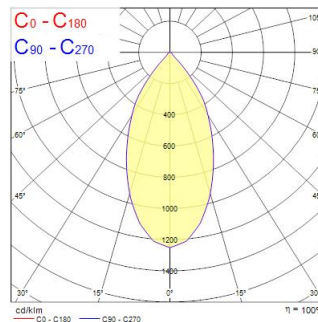

### Dimensions (mm)

### Photometrics

Distance [m]	Cone diameter [m]	Beam diameter [m]	Beam diameter [ft]	Illuminance [lx]
0.5	0.48	1.57'	1.57'	16214
		5.14'	5.14'	990
1.0	0.96	3.11'	3.11'	4079
		10.23'	10.23'	1490
1.5	1.44	4.67'	4.67'	1813
		15.34'	15.34'	990
2.0	1.93	6.33'	6.33'	1020
		20.77'	20.77'	379
2.5	2.41	7.91'	7.91'	650
		25.95'	25.95'	240
3.0	2.89	9.49'	9.49'	450
		31.13'	31.13'	168

Distance [m] Cone diameter [m] Illuminance [lx]  
 C0 - C180 (Half beam angle: 51.4°)