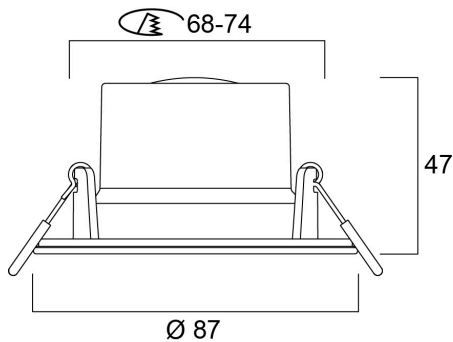

YOURHOME SPOT 630LM 3-CCT DIM IP65 WH 3-PACK

Item No: 0005254

SYLVANIA

YourHome™

Integrated LED recessed spotlight, RAL9016 colour, 630lm, 7.0W, phase dimmable, 2700K/3000K/4000K, 110° degree beam angle, ABS plastic white body, low profile 47mm recessed depth, IP65 from the front, IK03, loop-in/loop-out terminals for fast wiring, 87mm bezel diameter, 68-74mm cutout, diffuse lens. Additional silver bezel included in the packaging. Pack of 3 fixtures.

Technical Assets

Dimensions (mm)

Photometrics

Distance [m]	Cone diameter [m]	Beam diameter [m]	Beam diameter [in]	Illuminance [lx]
0.5	1.26	Ø171	Ø17"	892
1.0	2.52	Ø342	Ø34"	223
1.5	3.79	Ø513	Ø51"	110
2.0	5.06	Ø684	Ø68"	55
2.5	6.31	Ø855	Ø85"	36
3.0	7.57	Ø1026	Ø102"	25

Distance [m] Cone diameter [m] Illuminance [lx]
C0 - C180 (Half beam angle: 103.2°)

YOURHOME SPOT 630LM 3-CCT DIM IP65 WH 3-PACK

Item No: 0005254

SYLVANIA

Informacion General

Nombre del producto	YOURHOME SPOT 630LM 3-CCT DIM IP65 WH 3-PACK
Tecnología	LED
Material del cuerpo	Plástico ABS
Aplicación	Hostelería, Residencial y de consumo
Rango de temperatura operativa	-10°C...+40°C
Temperatura ambiente de funcionamiento (°C)	25
ETIM	EC001744
Garantía	3 años

Empaquetado

Código EAN	5410288052540
Largo del embalaje individual (cm)	29.2
Ancho del embalaje individual (cm)	5.9
Alto del embalaje individual (cm)	9.9
DUN14 (inner)	15410288052547
Cantidad de unidades por caja	16
Largo / alto del embalaje outer (cm)	30.0
Ancho del embalaje outer (cm)	28.0
Profundidad del embalaje outer (cm)	40.5