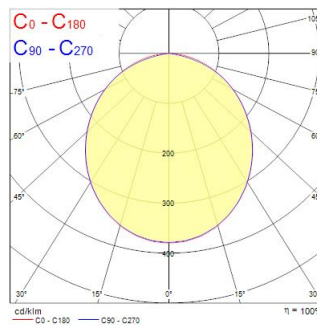

YOURHOME SPOT 600LM 840 IP65 DIM WHITE

Item No: 0005280

SYLVANIA

YourHome™

Integrated LED recessed spotlight, fixed, RAL9016 colour, 600lm, 7.0W, phase dimmable trailing/leading edge, 4000K, 100° degree beam angle, polycarbonate white body, low profile 47mm recessed depth, IP65 from the front, IK03, loop-in/loop-out terminals for fast wiring, 86mm bezel diameter, 68-74mm cutout, frosted lens. Additional silver bezel included in the packaging.

Technical Assets

Dimensions (mm)

Photometrics

Distance [m]	Cone diameter [m]	Beam diameter [m]	Illuminance [lx]
0.5	1.33	Ø107	912
	1.32	Ø106	908
1.0	2.66	Ø214	228
	2.64	Ø212	225
1.5	4.00	Ø321	151
	3.97	Ø318	149
2.0	5.33	Ø428	91
	5.29	Ø424	89
2.5	6.66	Ø535	56
	6.61	Ø530	55
3.0	7.99	Ø642	35
	7.93	Ø636	34

Datos ópticos

Lúmenes	600
Eficacia (lmW)	86
Temperatura de color (K)	4000
Tono de luz	840
Color de la luz	Blanco neutro
CRI (Ra)	80
Consistencia del color (SDCM)	SDCM6
Ángulo del haz (°)	100
Grupo de riesgo fotobiológico	RG0
Mantenimiento de flujo luminoso al final de la vida útil nominal (lm)	70