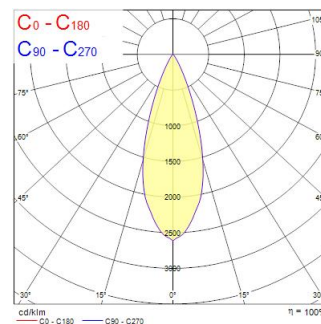

### Dimensions (mm)

### Photometrics

Distance [m]	Cone diameter [m]	Beam diameter [m]	Beam angle [°]	Illuminance [lx]
0.5	0.32	0.32	36.2°	2625
1.0	0.63	0.63	36.2°	1313
1.5	0.95	0.95	36.2°	875
2.0	1.27	1.27	36.2°	656
2.5	1.59	1.59	36.2°	525
3.0	1.90	1.90	36.2°	447

Distance [m] Cone diameter [m] Illuminance [lx]  
 — C0 - C180 (Half beam angle: 36.2°)