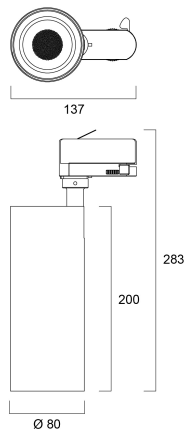

# START Track Spot Integral 2700lm 930 MB WB BLK

Item No: 0005425

**SYLVANIA**

Integrated LED spotlight, Textured Black - RAL9005, simple and slick integral design with no driver box and without any visible screws, ideal for retail applications, die-cast aluminium body, passive cooling heatsink. Beam angle: 36°, additional lens 64° beam angle included, color temperature: 3000K, total system power: 32W, total fixture output: 2700 lm, LOR: 100%, colour rendering: Ra: 90 typical, IR/UV free light source without heat radiation, operating voltage: 220-240V / 50-60Hz, drive current: 800mA, electronic driver, non-dimmable, ultra low LED flickering rate (5% or less), power factor: >0.90, electrical protection: Class I, Global Track 3 Circuit GA69 adapter suitable for Global trac 3-circuit tracks, ingress protection rating: IP20, suitable for internal environment only, horizontal rotation: 345°, vertical tilt: 90°, dimensions: Ø80x137x283, weight: 0.880kg.

### Dimensions (mm)

### Photometrics

Distance [m]	Cone diameter [m]	Beam diameter [m]	Beam angle [°]	Illuminance [lx]
0.5	0.32	0.32	36.2°	2625
1.0	0.63	0.63	36.2°	1313
1.5	0.95	0.95	36.2°	875
2.0	1.27	1.27	36.2°	656
2.5	1.59	1.59	36.2°	525
3.0	1.90	1.90	36.2°	447

Distance [m] Cone diameter [m] Illuminance [lx]  
 — C0 - C180 (Half beam angle: 36.2°)