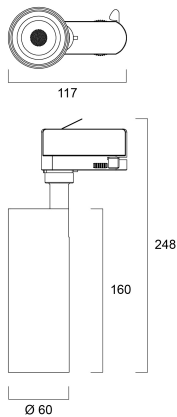

# START Track Spot Integral 1500lm 940 MB WB BLK

Item No: 0005429

**SYLVANIA**

Integrated LED spotlight, Textured Black - RAL9005, simple and slick integral design with no driver box and without any visible screws, ideal for retail applications, die-cast aluminium body, passive cooling heatsink. Beam angle: 36°, additional lens 64° beam angle included, color temperature: 4000k, total system power: 17W, total fixture output: 1500 lm, LOR: 100%, colour rendering: Ra: 90 typical, IR/UV free light source without heat radiation, operating voltage: 220-240V / 50-60Hz, drive current: 410mA, electronic driver, non-dimmable, ultra low LED flickering rate (5% or less), power factor: >0.90, electrical protection: Class I, Global Track 3 Circuit GA69 adapter suitable for Global trac 3-circuit tracks, ingress protection rating: IP20, suitable for internal environment only, horizontal rotation: 345°, vertical tilt: 90°, dimensions: Ø60x117x248, weight: 0.486kg.

### Dimensions (mm)

### Photometrics

Distance [m]	Cone diameter [m]	Beam diameter [m]	Illuminance [lx]
0.5	0.33	Ø171	13125
		Ø171	18.1"
1.0	0.67	Ø342	3221
		Ø342	18.1"
1.5	1.00	Ø513	1458
		Ø513	18.1"
2.0	1.33	Ø684	800
		Ø684	18.1"
2.5	1.66	Ø855	525
		Ø855	18.1"
3.0	2.00	Ø1026	360
		Ø1026	18.1"

## Empaquetado

Código EAN	5410288054292
Largo del embalaje individual (cm)	8.5
Ancho del embalaje individual (cm)	8.5
Alto del embalaje individual (cm)	25.5
DUN14 (inner)	15410288054299
Cantidad de unidades por caja	12
Largo / alto del embalaje outer (cm)	36.5
Ancho del embalaje outer (cm)	27.5
Profundidad del embalaje outer (cm)	27.5