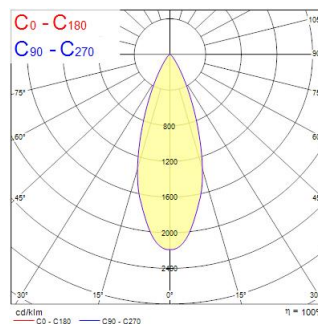

### Dimensions (mm)

### Photometrics

Distance [m]	Cone diameter [m]	Beam diameter [m]	Illuminance [lx]
0.5	0.33	Ø171	13125
		Ø171	18.1"
1.0	0.67	Ø342	3221
		Ø342	18.1"
1.5	1.00	Ø513	1458
		Ø513	18.1"
2.0	1.33	Ø684	800
		Ø684	18.1"
2.5	1.66	Ø855	525
		Ø855	18.1"
3.0	2.00	Ø1026	360
		Ø1026	18.1"

Distance [m] Cone diameter [m] Illuminance [lx]  
 — C0 - C180 (Half beam angle: 36.8°)