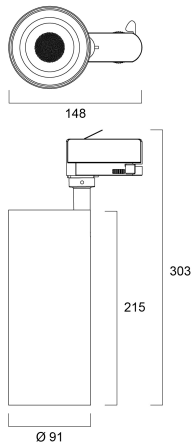

START Track Spot Integral 5000lm 940 MB WB BLK

Item No: 0005433

SYLVANIA

Integrated LED spotlight, Textured Black - RAL9005, simple and slick integral design with no driver box and without any visible screws, ideal for retail applications, die-cast aluminium body, passive cooling heatsink. Beam angle: 36°, additional lens 64° beam angle included, color temperature: 4000k, total system power: 54W, total fixture output: 5000 lm, LOR: 100%, colour rendering: Ra: 90 typical, IR/UV free light source without heat radiation, operating voltage: 220-240V / 50-60Hz, drive current: 1400mA, electronic driver, non-dimmable, ultra low LED flickering rate (5% or less), power factor: >0.90, electrical protection: Class I, Global Track 3 Circuit GA69 adapter suitable for Global trac 3-circuit tracks, ingress protection rating: IP20, suitable for internal environment only, horizontal rotation: 345°, vertical tilt: 90°, dimensions: Ø91x148x303, weight: 1,265kg.

Technical Assets

Dimensions (mm)

Photometrics

Distance [m]	Cone diameter [m]	E10%	E20%	E30%	E40%	E50%	E60%	E70%	E80%	E90%	Illuminance [lx]
0.5	0.36	2071	1035	690	518	404	311	241	189	151	3636
1.0	0.72	1035	518	345	259	202	155	120	94	75	909
1.5	1.08	690	345	229	173	133	103	79	62	49	404
2.0	1.44	518	259	173	133	103	79	62	49	39	247
2.5	1.80	404	202	133	103	79	62	49	39	31	189
3.0	2.16	311	155	103	79	62	49	39	31	25	151

Distance [m] Cone diameter [m] Illuminance [lx]
 — C0 - C180 (Half beam angle: 36.6°)

START Track Spot Integral 5000lm 940 MB WB BLK

Item No: 0005433

SYLVANIA

Informacion General

Nombre del producto	START Track Spot Integral 5000lm 940 MB WB BLK
Tecnología	LED
Material del cuerpo	Aluminio
Montaje	Montaje en carril
Environment	Interior
Aplicación	Comercio
Rango de temperatura operativa	-20°C...+40°C
Temperatura ambiente de funcionamiento (°C)	25
ETIM	EC001744
FI del número electrónico	4276976
Garantía	5 años