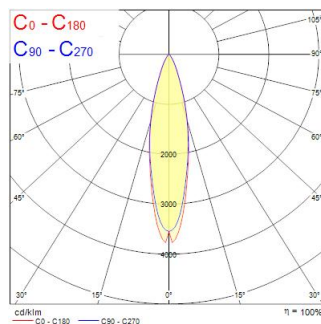

Photometrics

Distance [m]	Cone diameter [m]	Beam diameter [m]	Beam diameter [m]	Illuminance [lx]
0.5	0.22	0.21	0.21	6591
				3030
1.0	0.44	0.43	0.43	1649
				7713
1.5	0.67	0.64	0.64	729
				3570
2.0	0.89	0.86	0.86	433
				2084
2.5	1.11	1.06	1.06	288
				1354
3.0	1.33	1.28	1.28	193
				910

Distance [m]   Cone diameter [m]   Illuminance [lx]
— C0 - C180 (Half beam angle: 24.0°)
— C90 - C270 (Half beam angle: 25.0°)