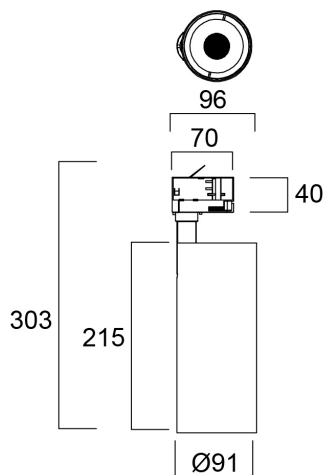

# Pixo Large 4725lm 930 NB MB WB BLK

Item No: 0005445

**SYLVANIA**

Integrated LED spotlight, Textured Black - RAL9005, simple and slick integral design with no driver box and without any visible screws, ideal for retail applications, die-cast aluminium body, passive cooling heatsink. Beam angle: 36°, additional lenses 24° and 54° beam angle included, color temperature: 3000K, total system power: 52W, total fixture output: 4725 lm, LOR: 100%, colour rendering: Ra: 90 typical, IR/UV free light source without heat radiation, operating voltage: 220-240V / 50-60Hz, electronic driver, non-dimmable, ultra low LED flickering rate (5% or less), power factor: >0.90, electrical protection: Class I, Powergear 3-circuit adapter suitable for 3-circuit tracks, ingress protection rating: IP20, suitable for internal environment only, horizontal rotation: 345°, vertical tilt: 90°, dimensions: Ø91x96x303, weight: 1,246kg. Compatible with OneTrack.

### Dimensions (mm)

## Datos físicos

Acabado de color	Negro
Protección IP	IP20
Protección IK	IK03
Largo (mm)	96
Ancho (mm)	91
Alto (mm)	300
Peso (kg)	1.246

## Empaquetado

Código EAN	5410288054452
Largo del embalaje individual (cm)	12.0
Ancho del embalaje individual (cm)	12.0
Alto del embalaje individual (cm)	32.5
DUN14 (inner)	15410288054459
Cantidad de unidades por caja	6
Largo / alto del embalaje outer (cm)	37.5
Ancho del embalaje outer (cm)	25.0
Profundidad del embalaje outer (cm)	34.0