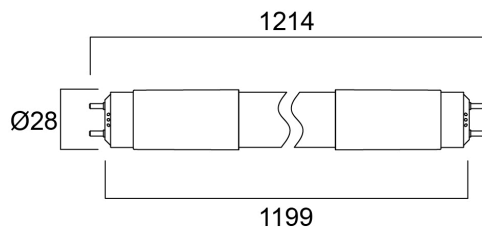

# ToLEDo Superia T8 Universal V3 4FT 2400LM 840

Item No: 0029275

**SYLVANIA**

50,000 hours average rated life Last 2.5 times longer than 1200mm 36W fluorescent T8 Tri-phosphor lamp High switching cycles – 200,000X High lumen efficacy - 150lm/W Omni-directional light distribution and wide beam angle Minimum and maximum operating temperature: -20°C to 50°C Glass construction and polycarbonate end-caps Works only with compatible electronic ballast Must replace the fluorescent starter with LED dummy starter when used with magnetic/ CCG ballast Suitable for direct mains operation (AC 220-240V) with single-end AC input Ideal for factories, parking lots, supermarkets, department stores, schools and offices

### Dimensions (mm)

## Datos físicos

Protección IP	IP20
Largo (mm)	1213
Diámetro nominal del producto (mm)	28
Peso (kg)	0.18

## Empaquetado

Código EAN	5410288292755
Largo del embalaje individual (cm)	121.0
Ancho del embalaje individual (cm)	3.0
Alto del embalaje individual (cm)	3.0
DUN14 (inner)	15410288292752
Cantidad de unidades por caja	10
Largo / alto del embalaje outer (cm)	120.7
Ancho del embalaje outer (cm)	21.0
Profundidad del embalaje outer (cm)	11.5