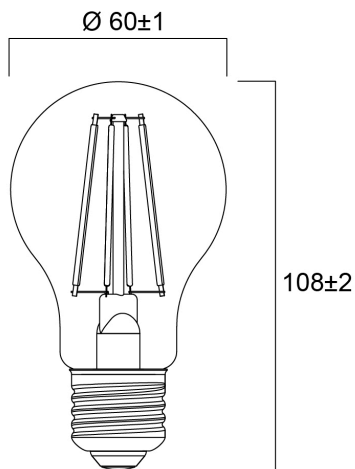

# ToLEDo RT GLS CL 806LM 840 E27 SL4

Item No: 0029556

**SYLVANIA**

Perfect for decorative and general lighting applications and creates a warm ambiance similar to traditional lamps  
Same look, size and functionality as incandescent lamps  
Omni-directional light distribution  
Suitable replacement for incandescent and halogen lamps  
Gives same sparkling light effect as incandescent lamp  
Dimensionally identical to incandescent lamps - fits all fixtures  
Environment friendly - no mercury and lower CO2 emissions

### Dimensions (mm)

## Datos físicos

Acabado de color	Blanco
Protección IP	IP20
Largo (mm)	108
Diámetro nominal del producto (mm)	60
Peso (kg)	0.118