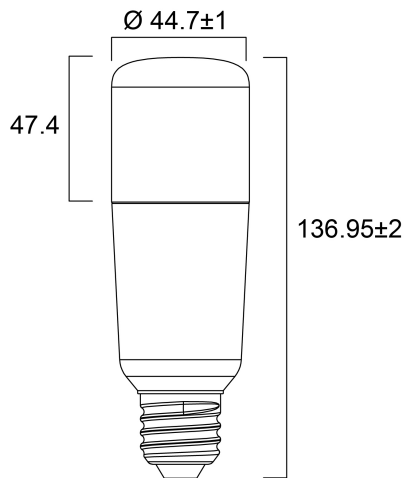

# ToLEDo Stick V4 1600LM 840 E27 SL

Item No: 0029568

**SYLVANIA**

A bright, all-around lighting solution for living rooms, wall lights, ceiling lights, compact and decorative luminaires. Quick and easy replacement of compact fluorescent, halogen or incandescent lamp. 15,000H average rated life. 85% energy savings compared to incandescent. Last 50% longer and consume 45% less energy compared to compact fluorescent integrated lamps. Omni-directional light distribution. Non-dimmable.

### Dimensions (mm)

## Datos físicos

Alto (mm)	137
Diámetro nominal del producto (mm)	45
Peso (kg)	0.072

## Empaquetado

Código EAN	5410288295688
Largo del embalaje individual (cm)	5.3
Ancho del embalaje individual (cm)	5.3
Alto del embalaje individual (cm)	14.4
DUN14 (inner)	15410288295685
Cantidad de unidades por caja	6
Largo / alto del embalaje outer (cm)	16.4
Ancho del embalaje outer (cm)	11.1
Profundidad del embalaje outer (cm)	15.8