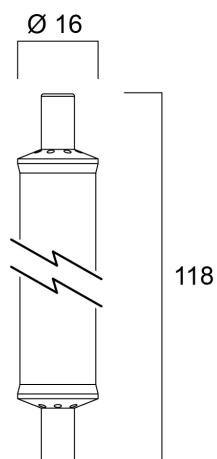

# ToLEDo Retro R7s 118MM 850LM 840 SL

Item No: 0029685

**SYLVANIA**

ToLEDo R7s is a retrofit replacement for traditional halogen double-ended linear R7s lamps. The slim design and glass construction give the same look and feel of traditional halogen R7s lamp. Omni-directional light distribution. High lumen efficacy. Lumen output: 850lm. 85% energy saving. Length: 118mm. Non-Dimmable. 15,000 hours average rated life. Ideal for domestic and commercial applications.

### Dimensions (mm)

## Datos físicos

Largo (mm)	118
Diámetro nominal del producto (mm)	17
Peso (kg)	0.013